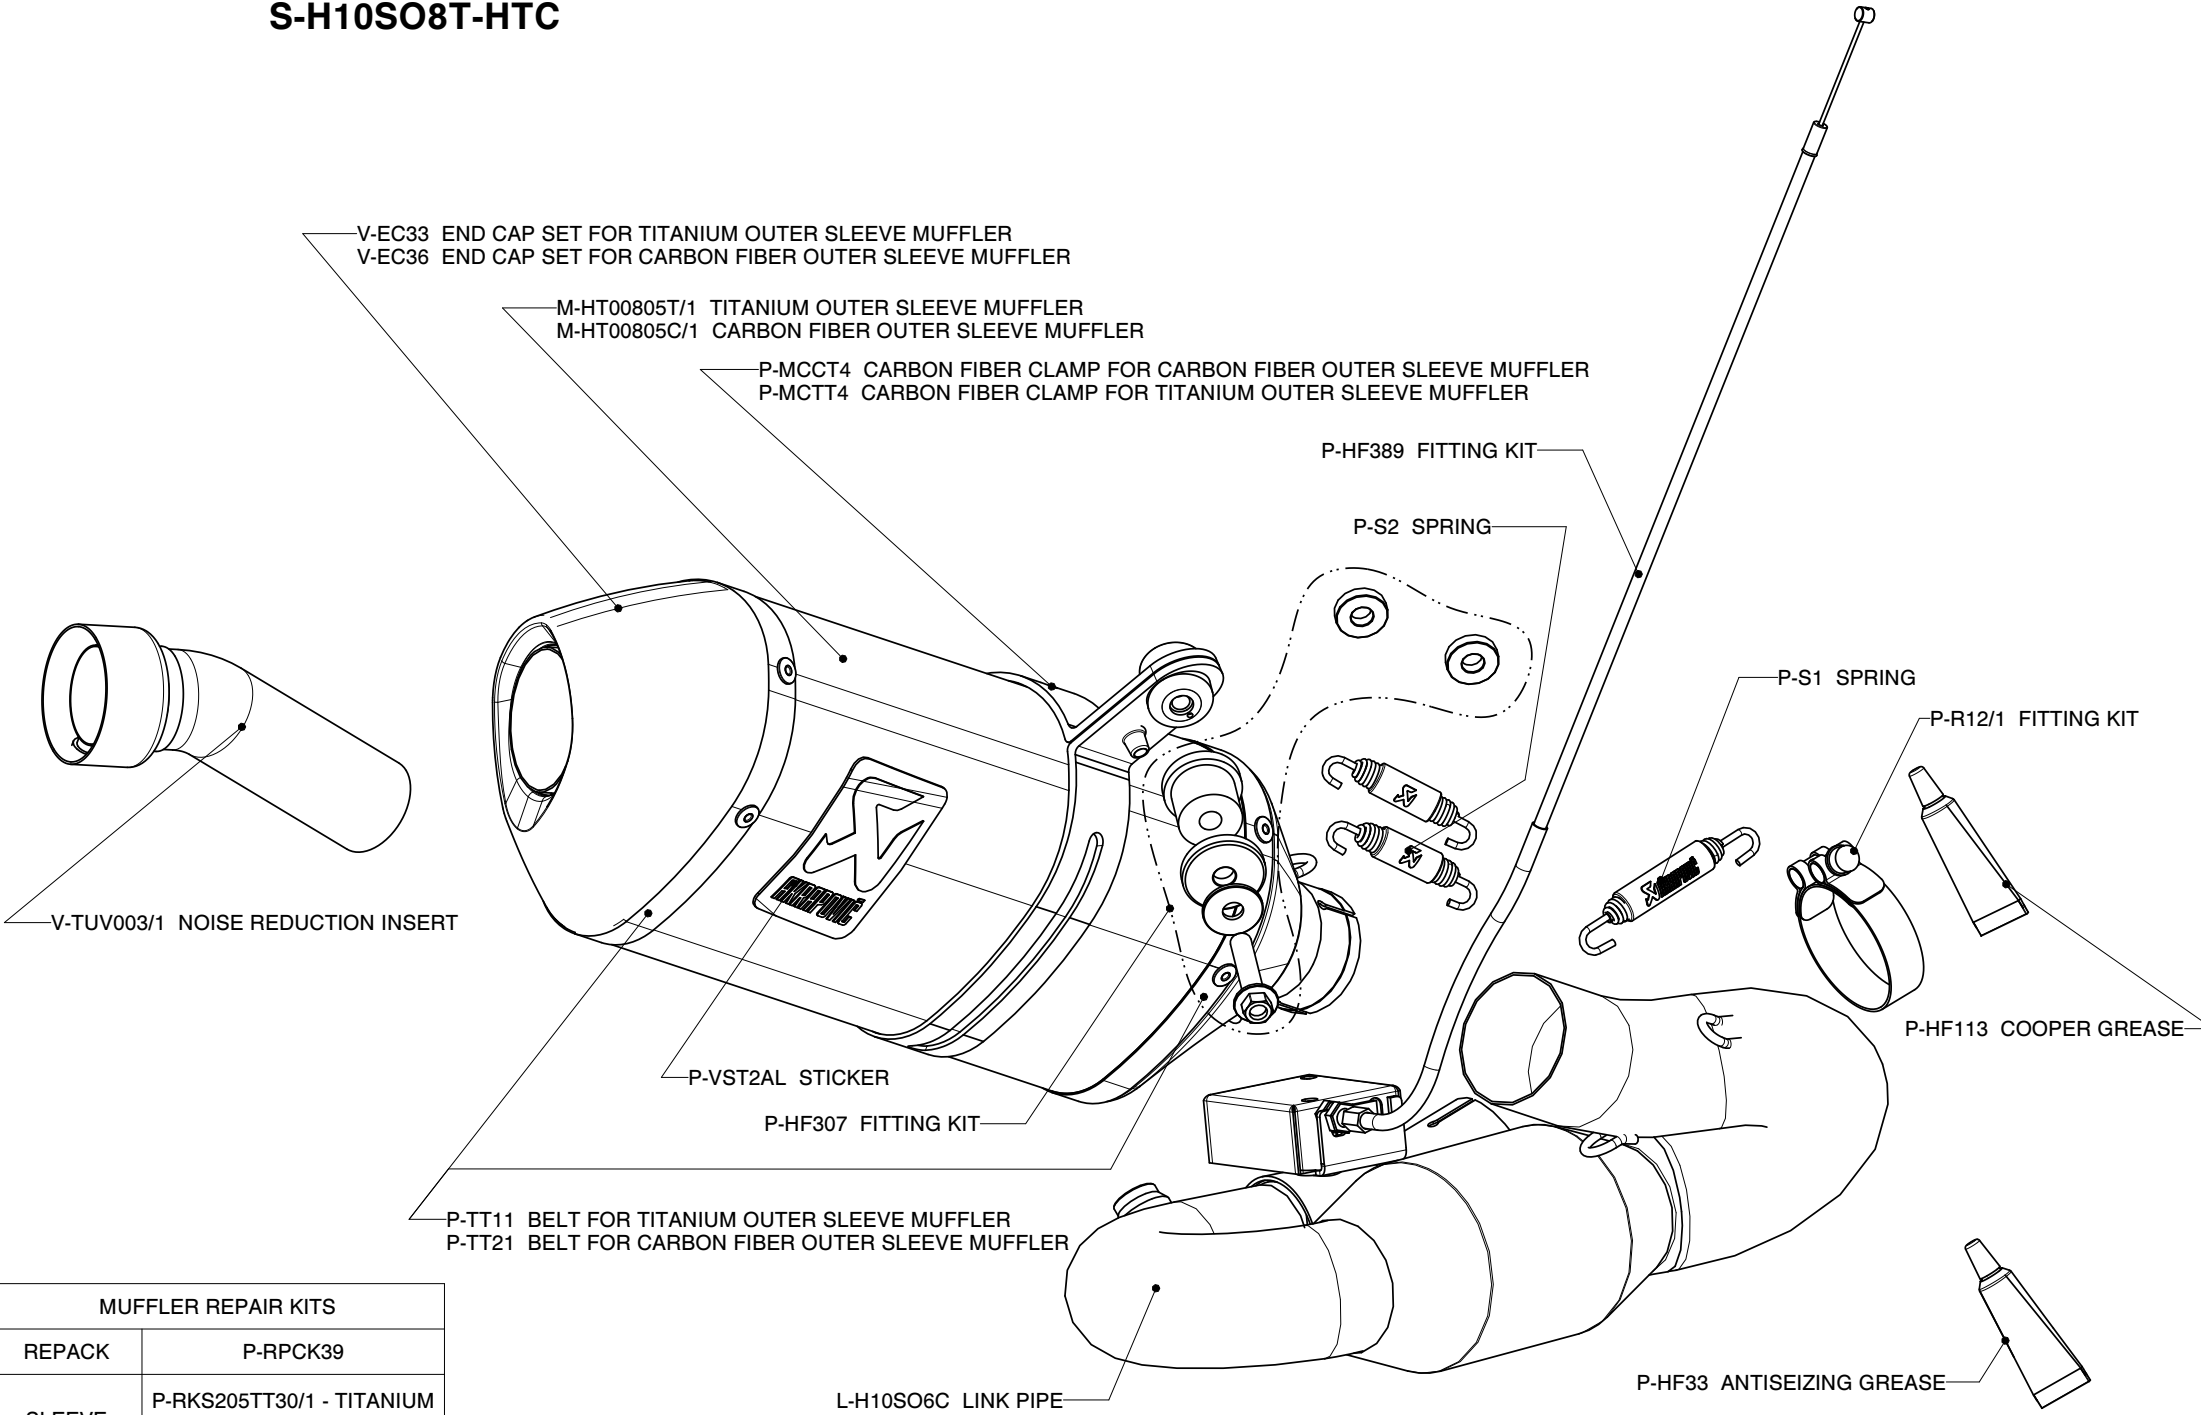

HONDA CBR 1000RR ABS, SLIP-ON exhaust system / EC Type approval

Product code: S-H10SO8T-HTT

S-H10SO8T-HTC

MUFFLER REPAIR KITS	
REPACK	P-RPCK39
SLEEVE	P-RKS205TT30/1 - TITANIUM
	P-RKS204TC30/1 - CARBON