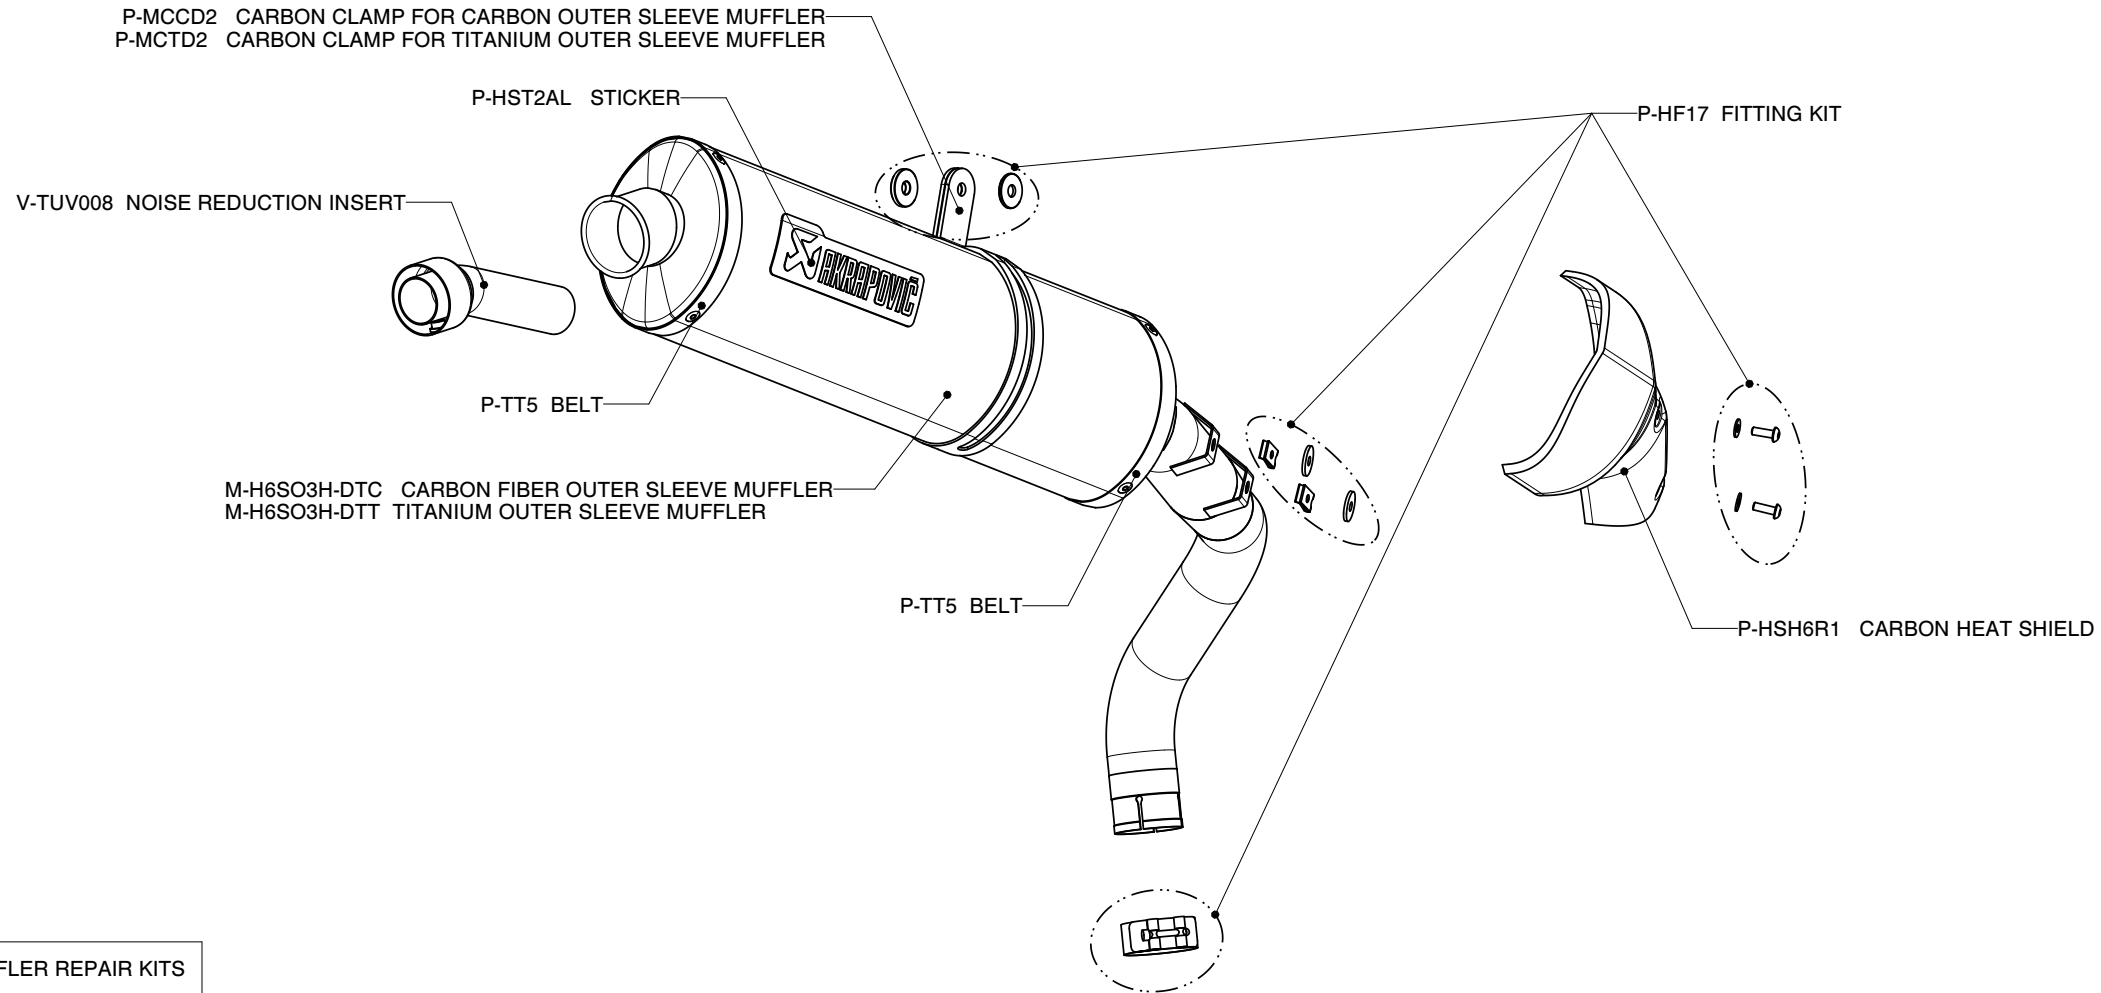

HONDA Hornet 600, Slip-on system / EC Type approval
HONDA Hornet 600S, Slip-on system / EC Type approval
Product code: S-H6SO3-HDTT
S-H6SO3-HDTC

MUFFLER REPAIR KITS	
Repack	P-RPCK15
Sleeve Ti	P-RKS55TD42
Sleeve Ca	P-RKS55CD42