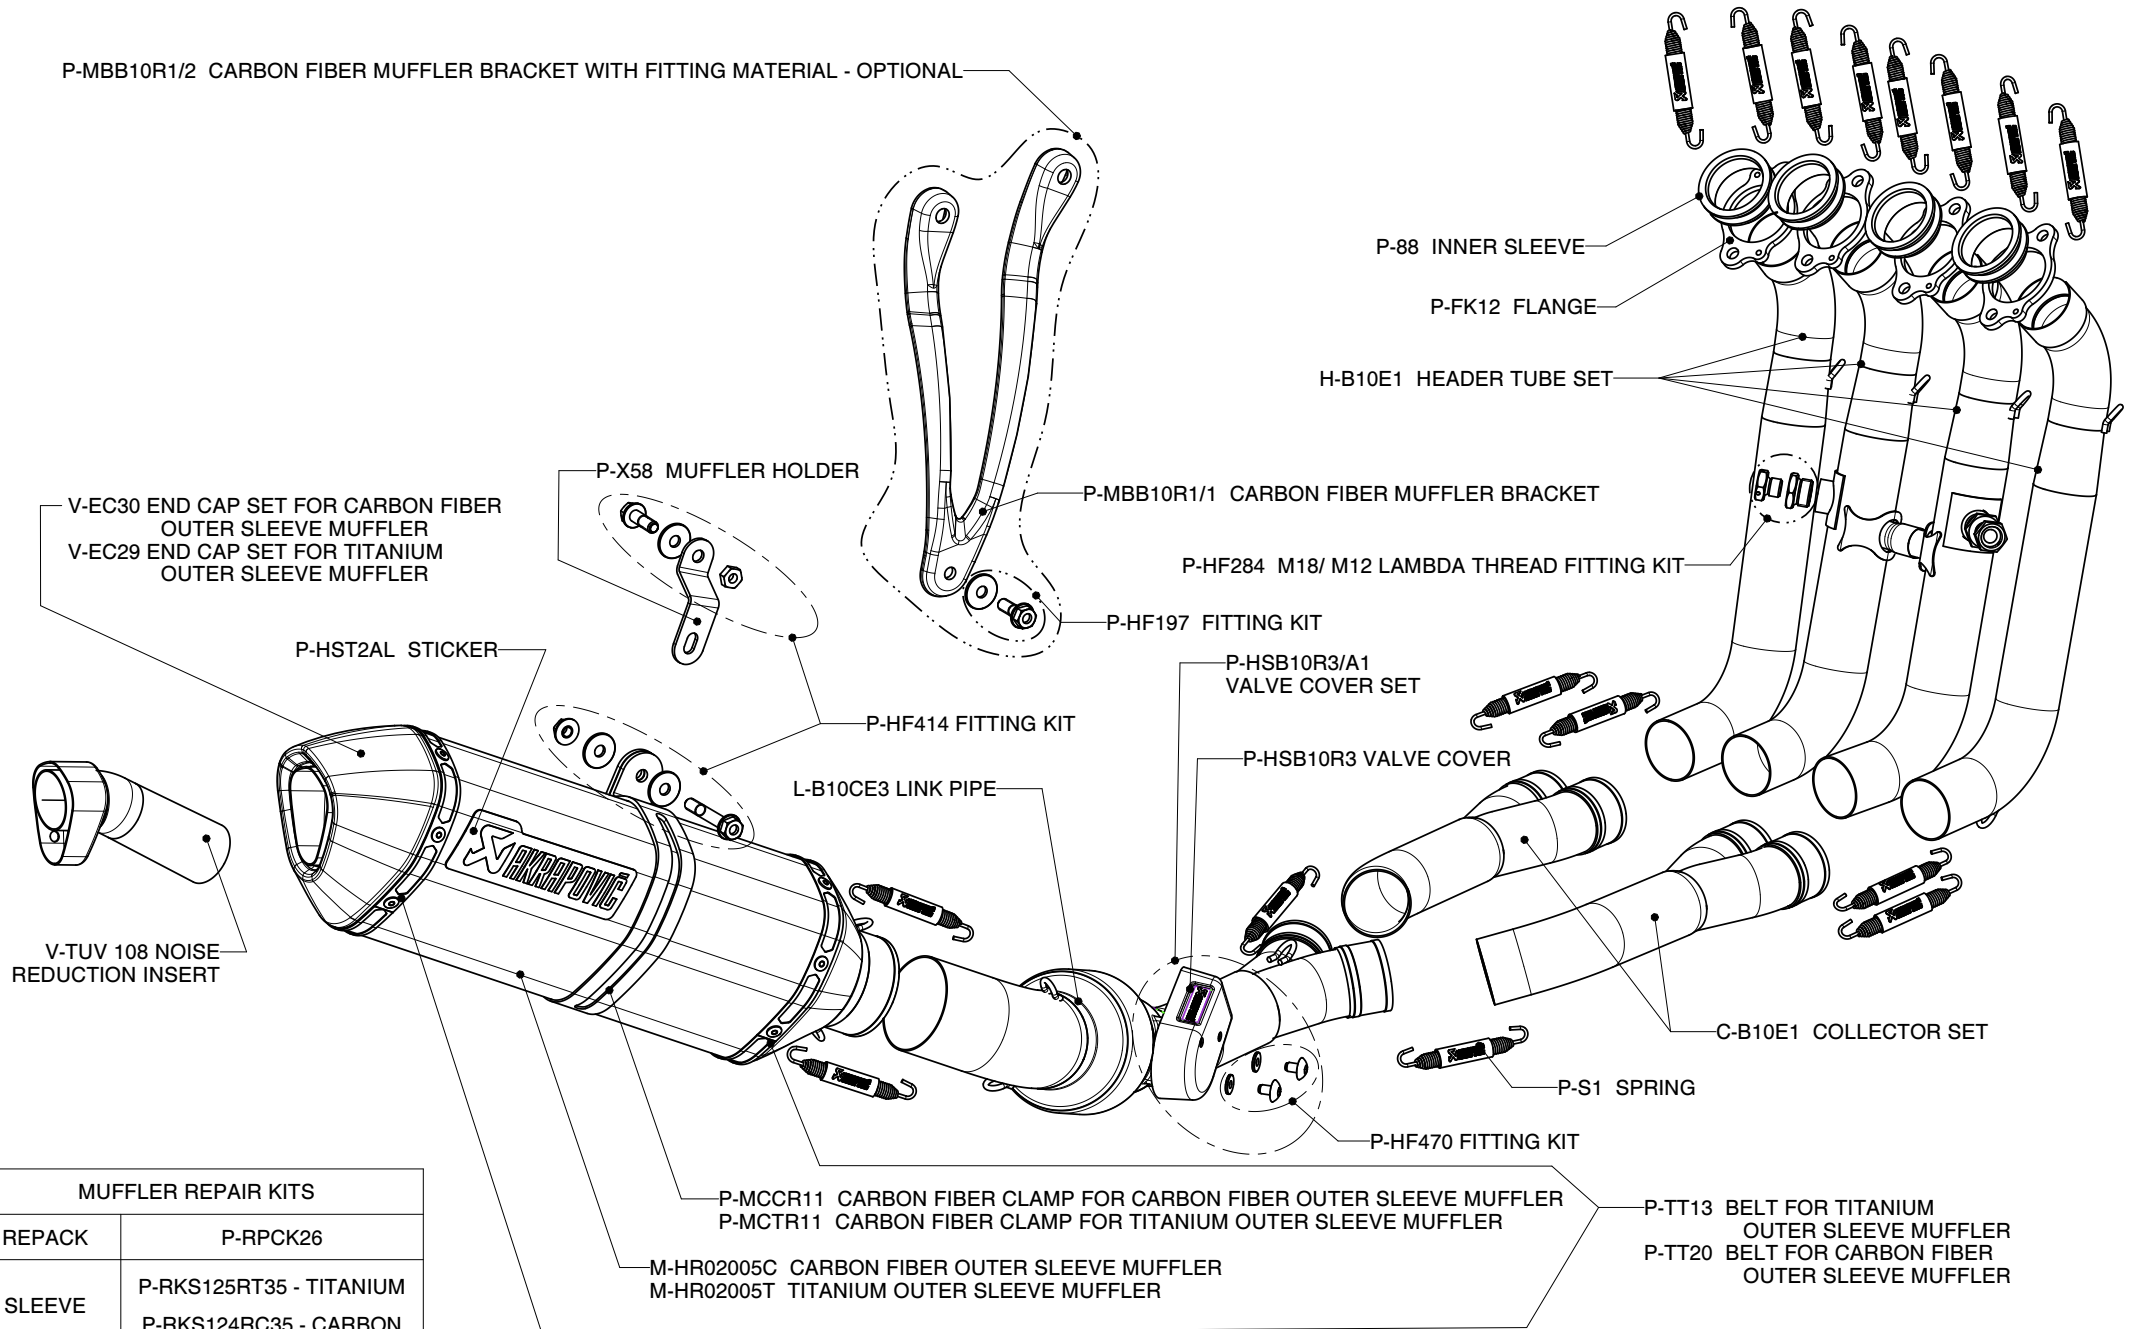

# BMW S1000RR, Complete exhaust system / EVOLUTION LINE / EC Type approval

Product code: S-B10E1C-HRC

S-B10E1C-HRT

MUFFLER REPAIR KITS	
REPACK	P-RPCK26
SLEEVE	P-RKS125RT35 - TITANIUM
	P-RKS124RC35 - CARBON