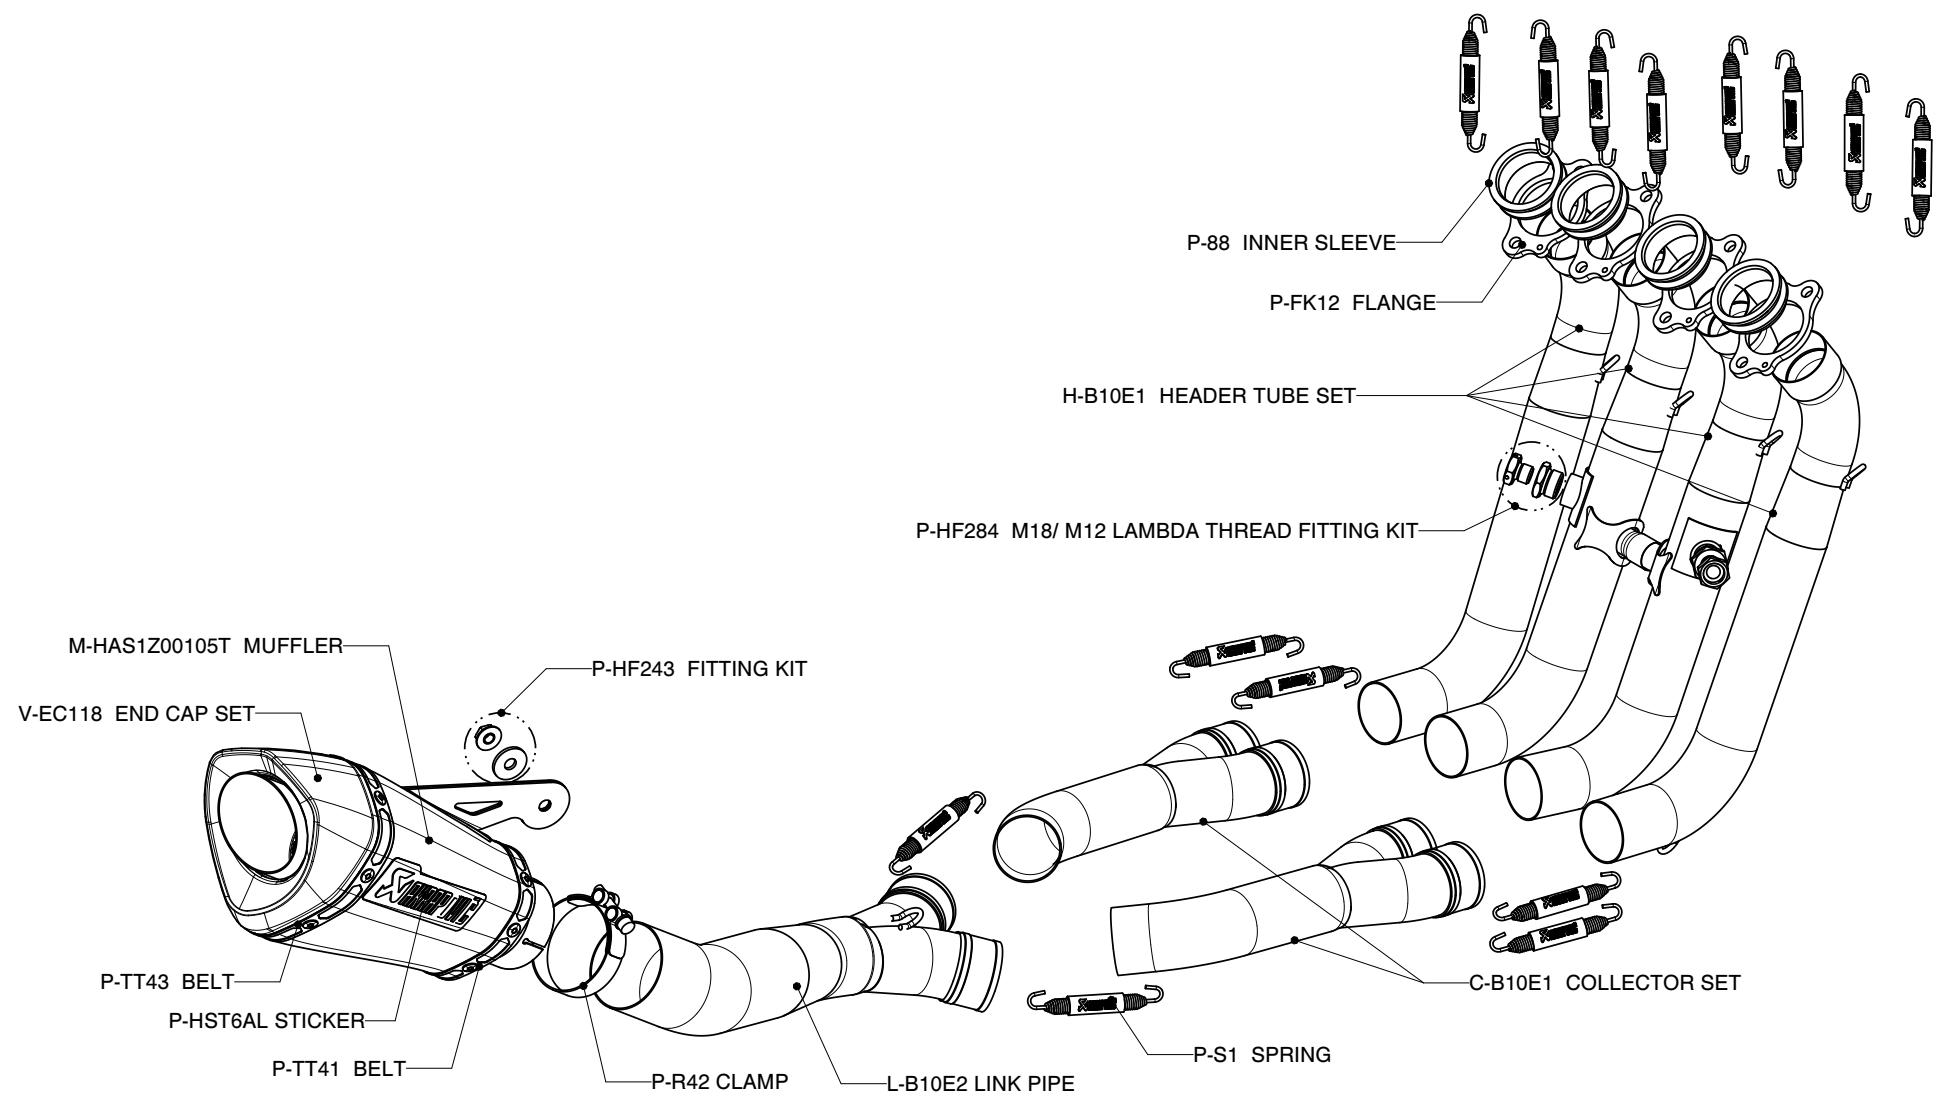

BMW S1000RR, Complete exhaust system / EVOLUTION LINE open tube set with EC Type-approval muffler
Product code: S-B10E1-ASZ

WARNING: IN CASE OF COMBINATION WITH EVOLUTION TUBE SET, THE SLIP ON TYPE APPROVAL IS NOT VALID!

MUFFLER REPAIR KITS

REPACK	P-RPCK5
SLEEVE	P-RKS255ASZ19