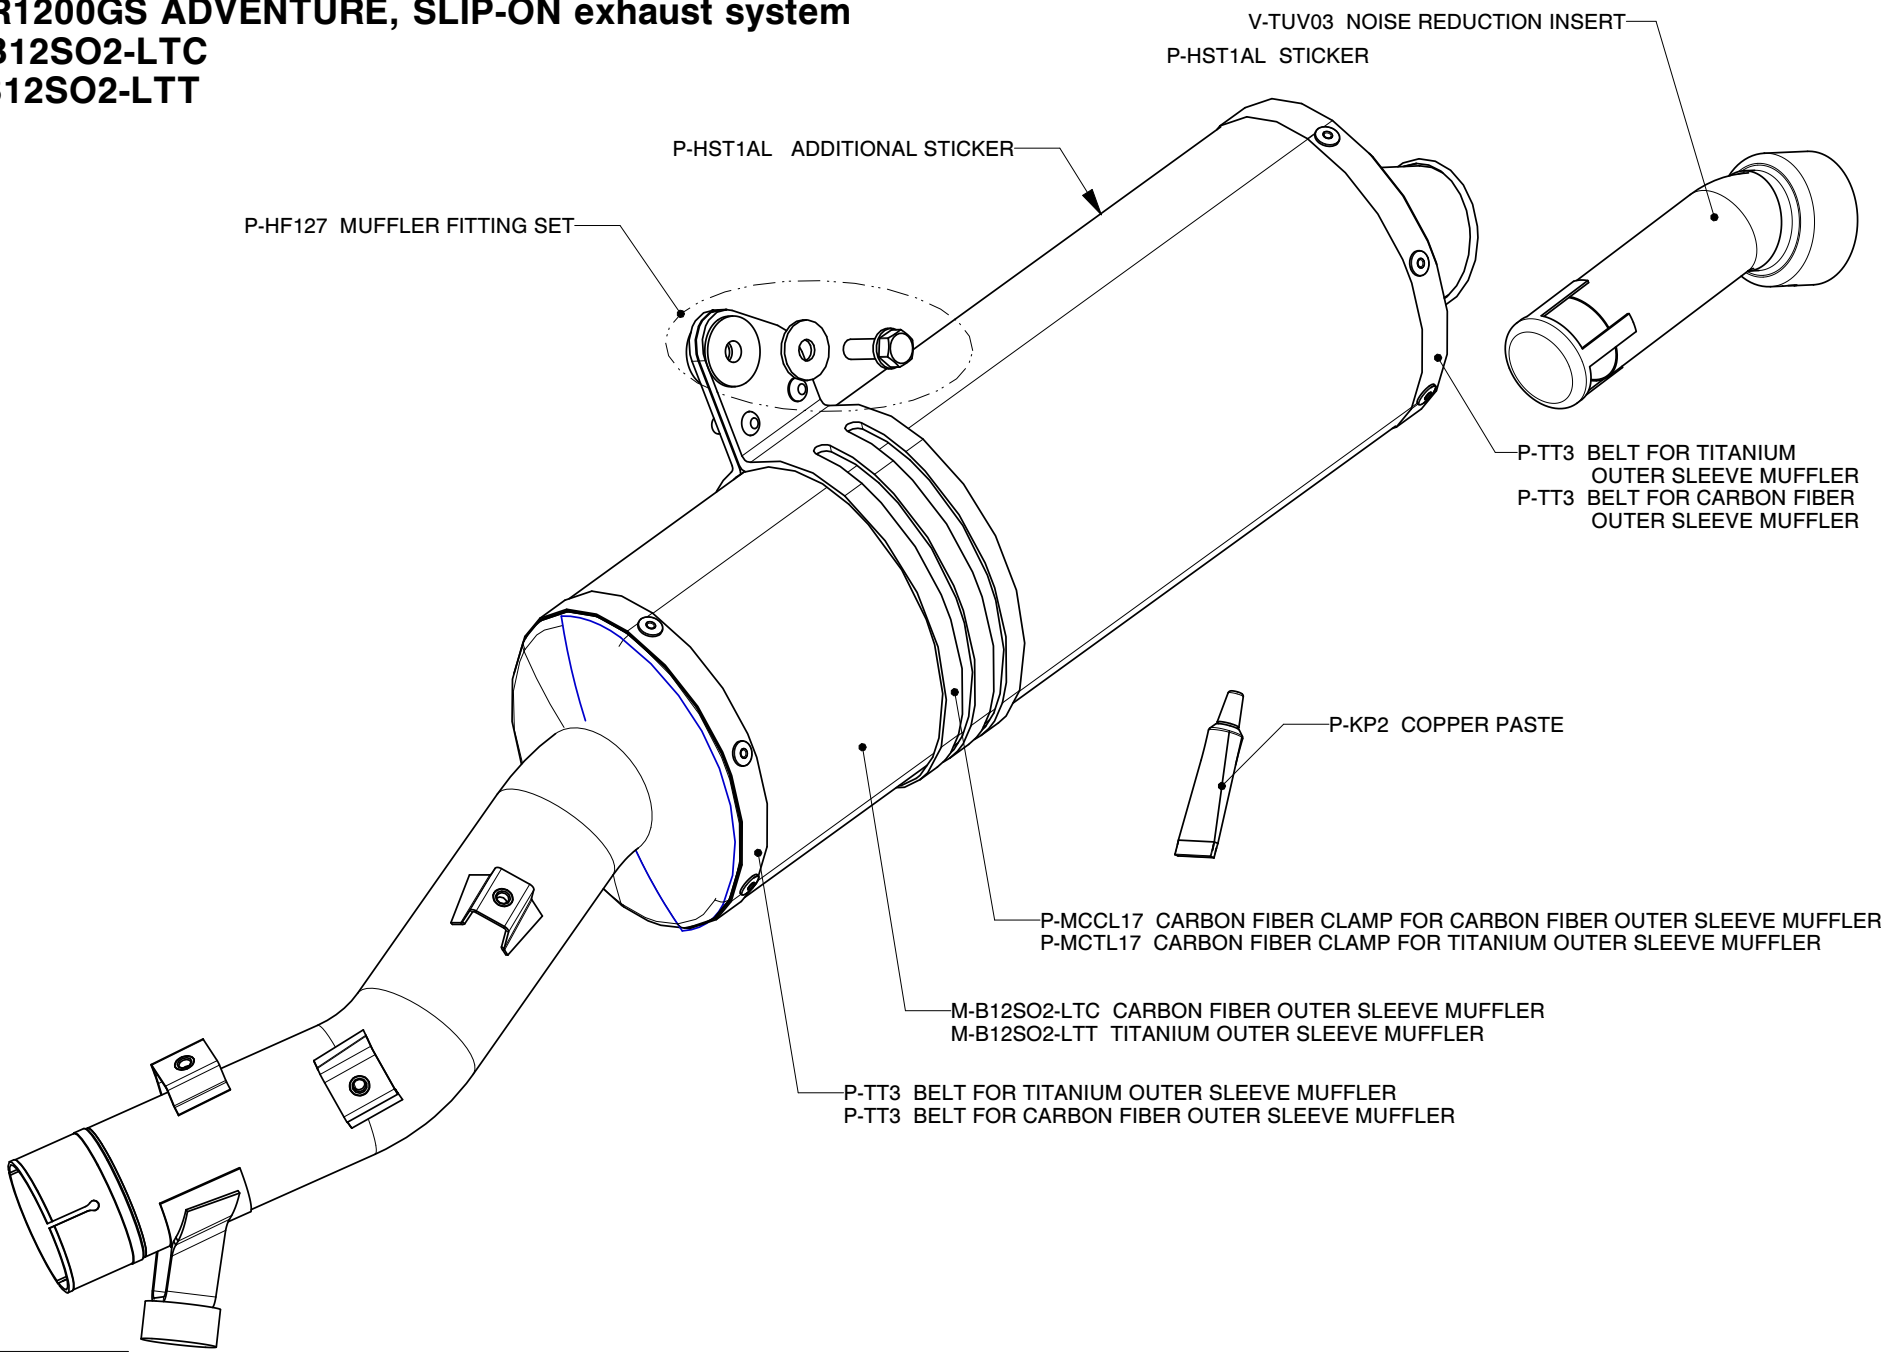

BMW R1200GS / R1200GS ADVENTURE, SLIP-ON exhaust system

Product code: S-B12SO2-LTC

S-B12SO2-LTT

MUFFLER REPAIR KITS

REPACK

P-RPCK18

SLEEVE

P-RKS75TL45 - TITANIUM

P-RKS75CL45 - CARBON