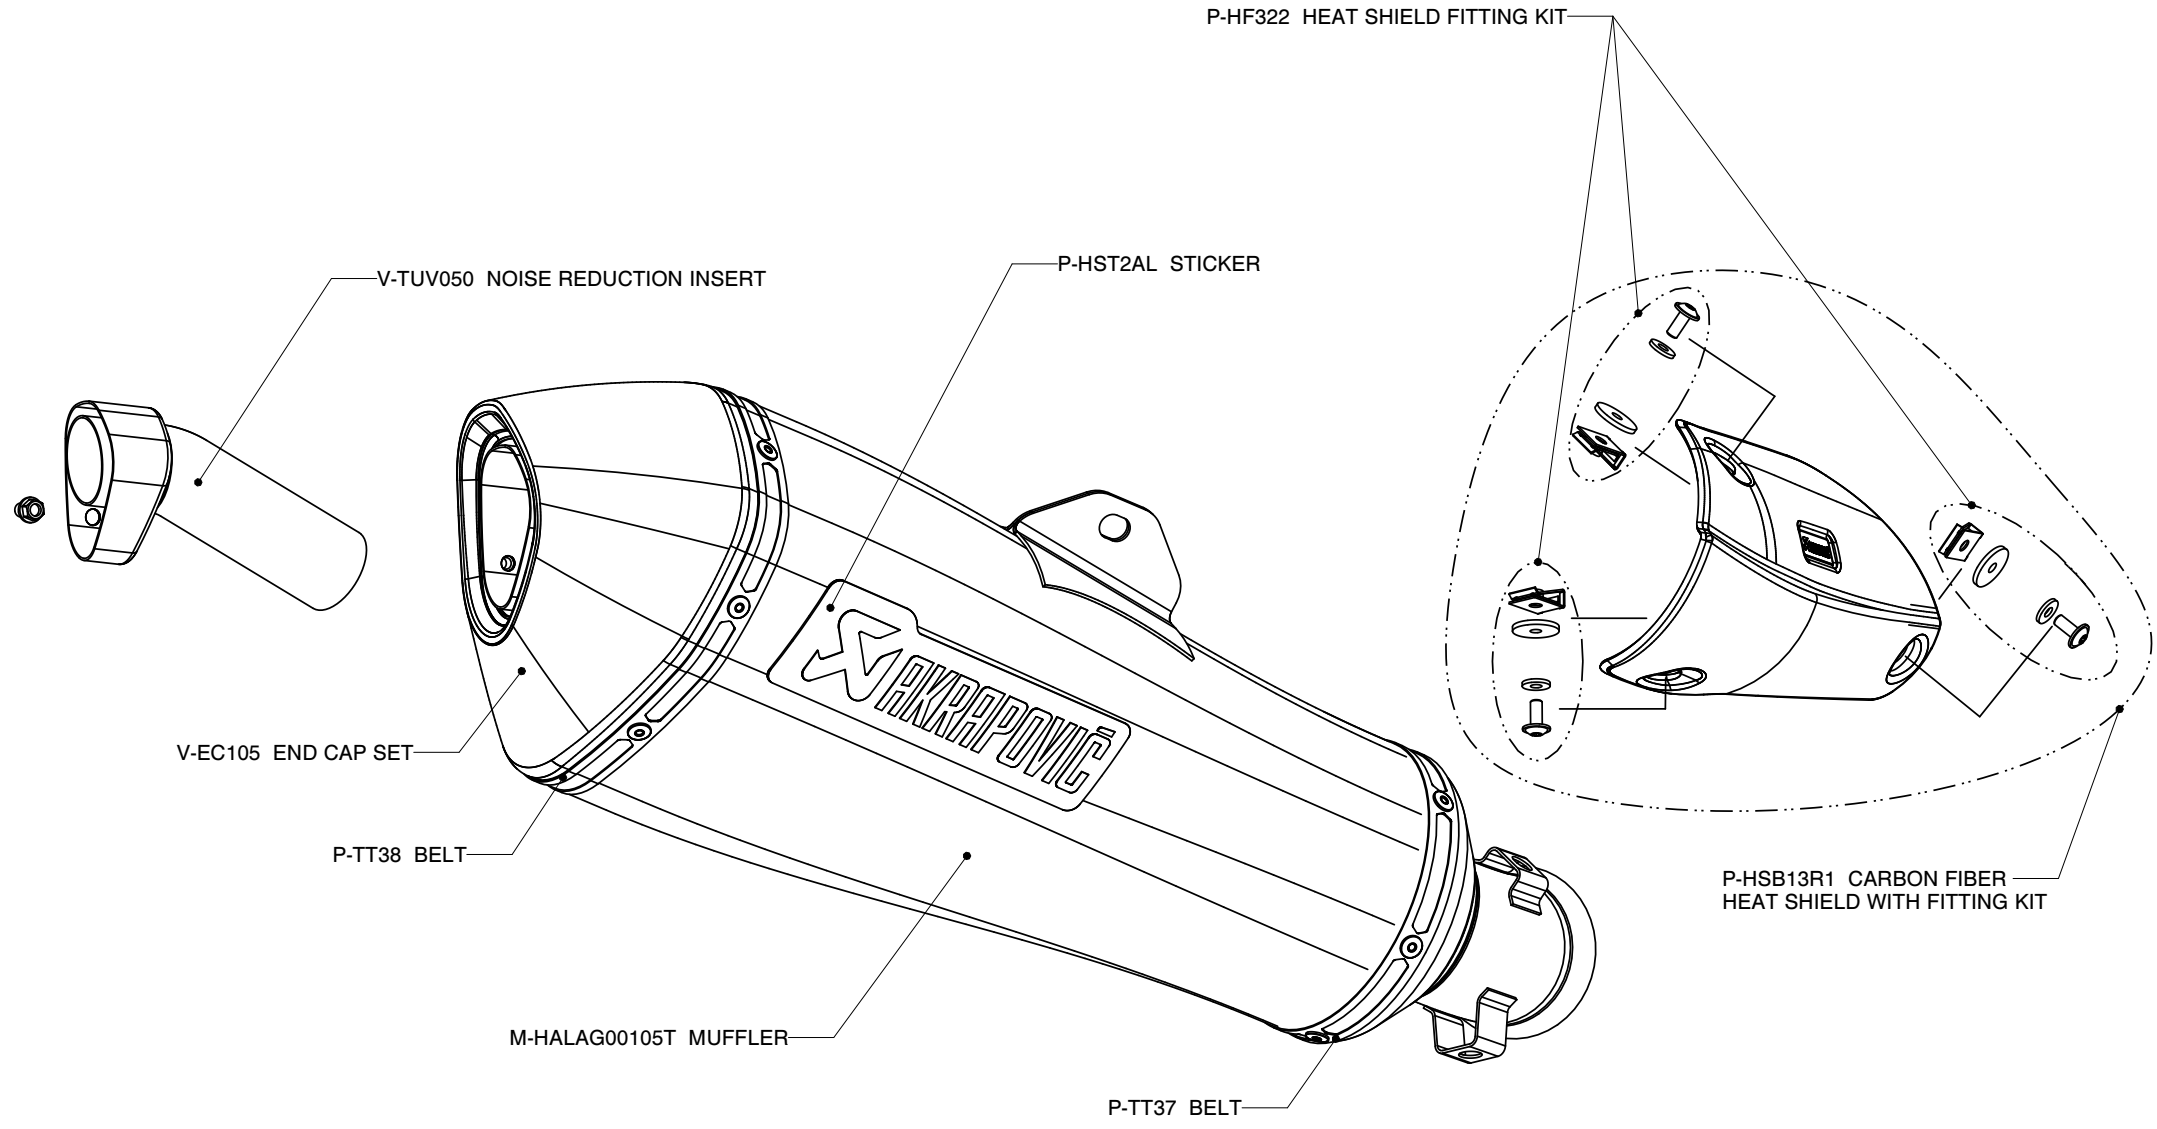

BMW K1300R; SLIP-ON exhaust system / Street legal
BMW K1300S; SLIP-ON exhaust system / Street legal
Product code: S-B13S01-HLGT

MUFFLER REPAIR KITS

REPACK	P-RPCK40
SLEEVE	P-RKS227LGT40