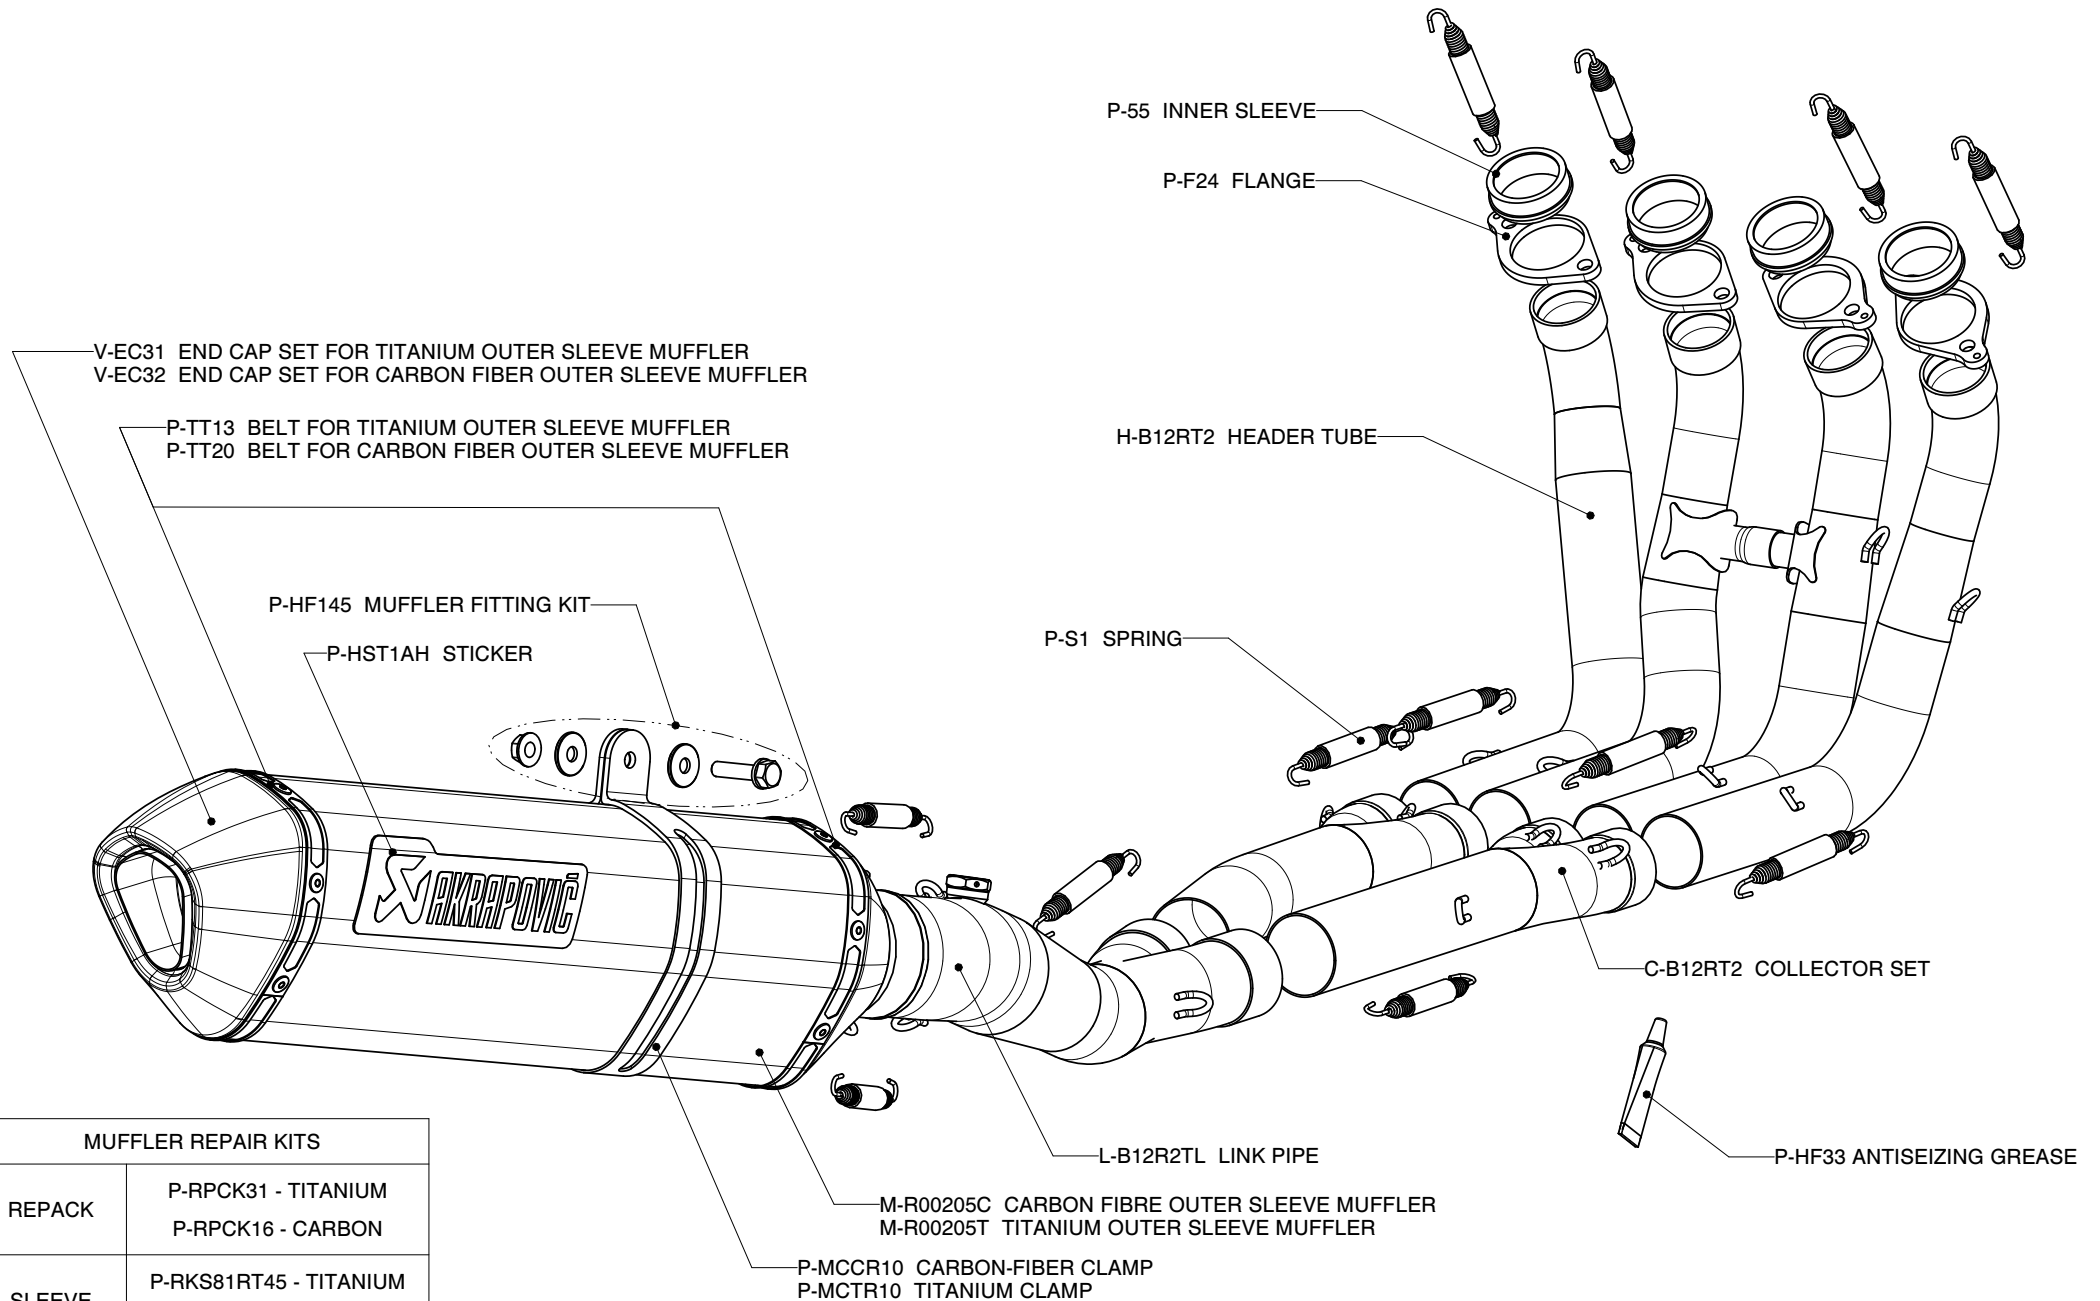

**BMW K1200S / K1200R / K1200RS, Complete exhaust system / EVOLUTION LINE**  
**BMW K1300S / K1300R, Complete exhaust system / EVOLUTION LINE**  
**Product code: S-B13RFT1TL-RC**  
**S-B13RFT1TL-RT**

**MUFFLER REPAIR KITS**

REPACK

P-RPCK31 - TITANIUM  
P-RPCK16 - CARBON

SLEEVE

P-RKS81RT45 - TITANIUM  
P-RKS100RC45 - CARBON