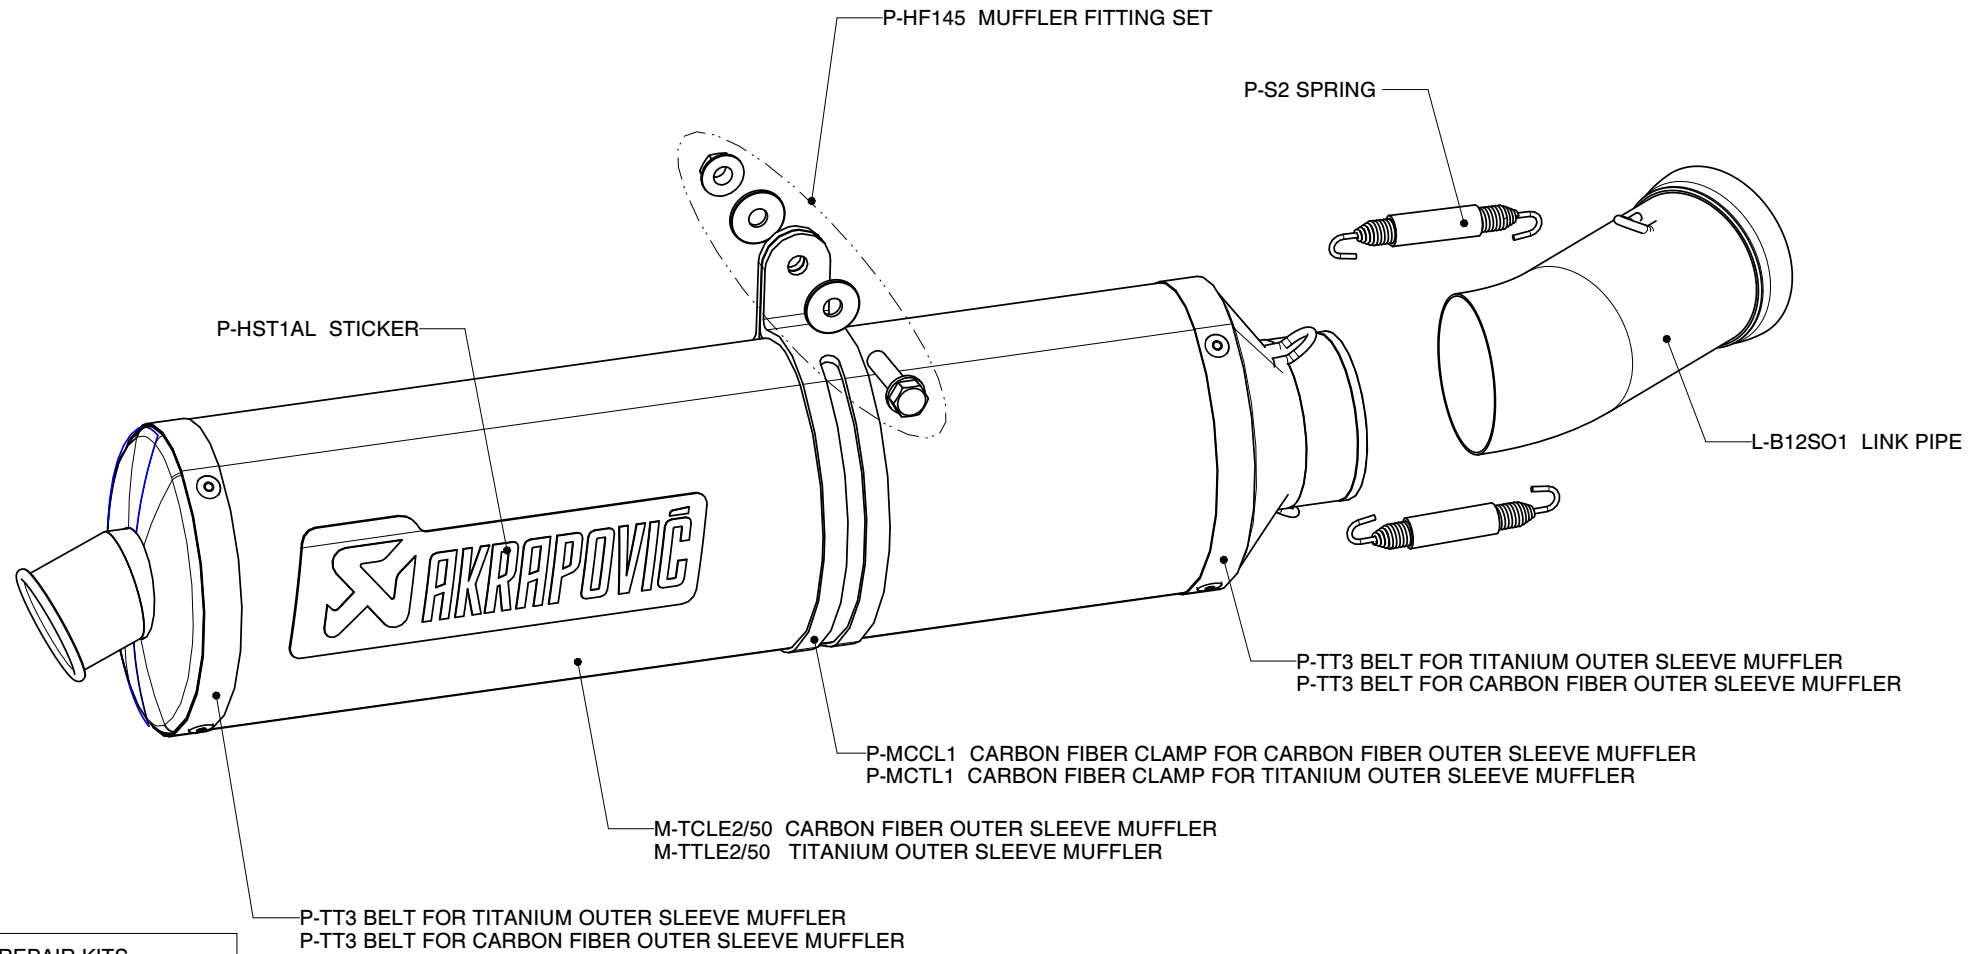

**BMW K1200S, SLIP-ON exhaust system**  
**BMW K1200R, SLIP-ON exhaust system**  
**BMW K1200RS, SLIP-ON exhaust system**  
**Product code: S-B12SO1-C**  
**S-B12SO1-T**

MUFFLER REPAIR KITS	
REPACK	P-RPCK18
SLEEVE	P-RKS53TL50 - TITANIUM
	P-RKS53CL50 - CARBON