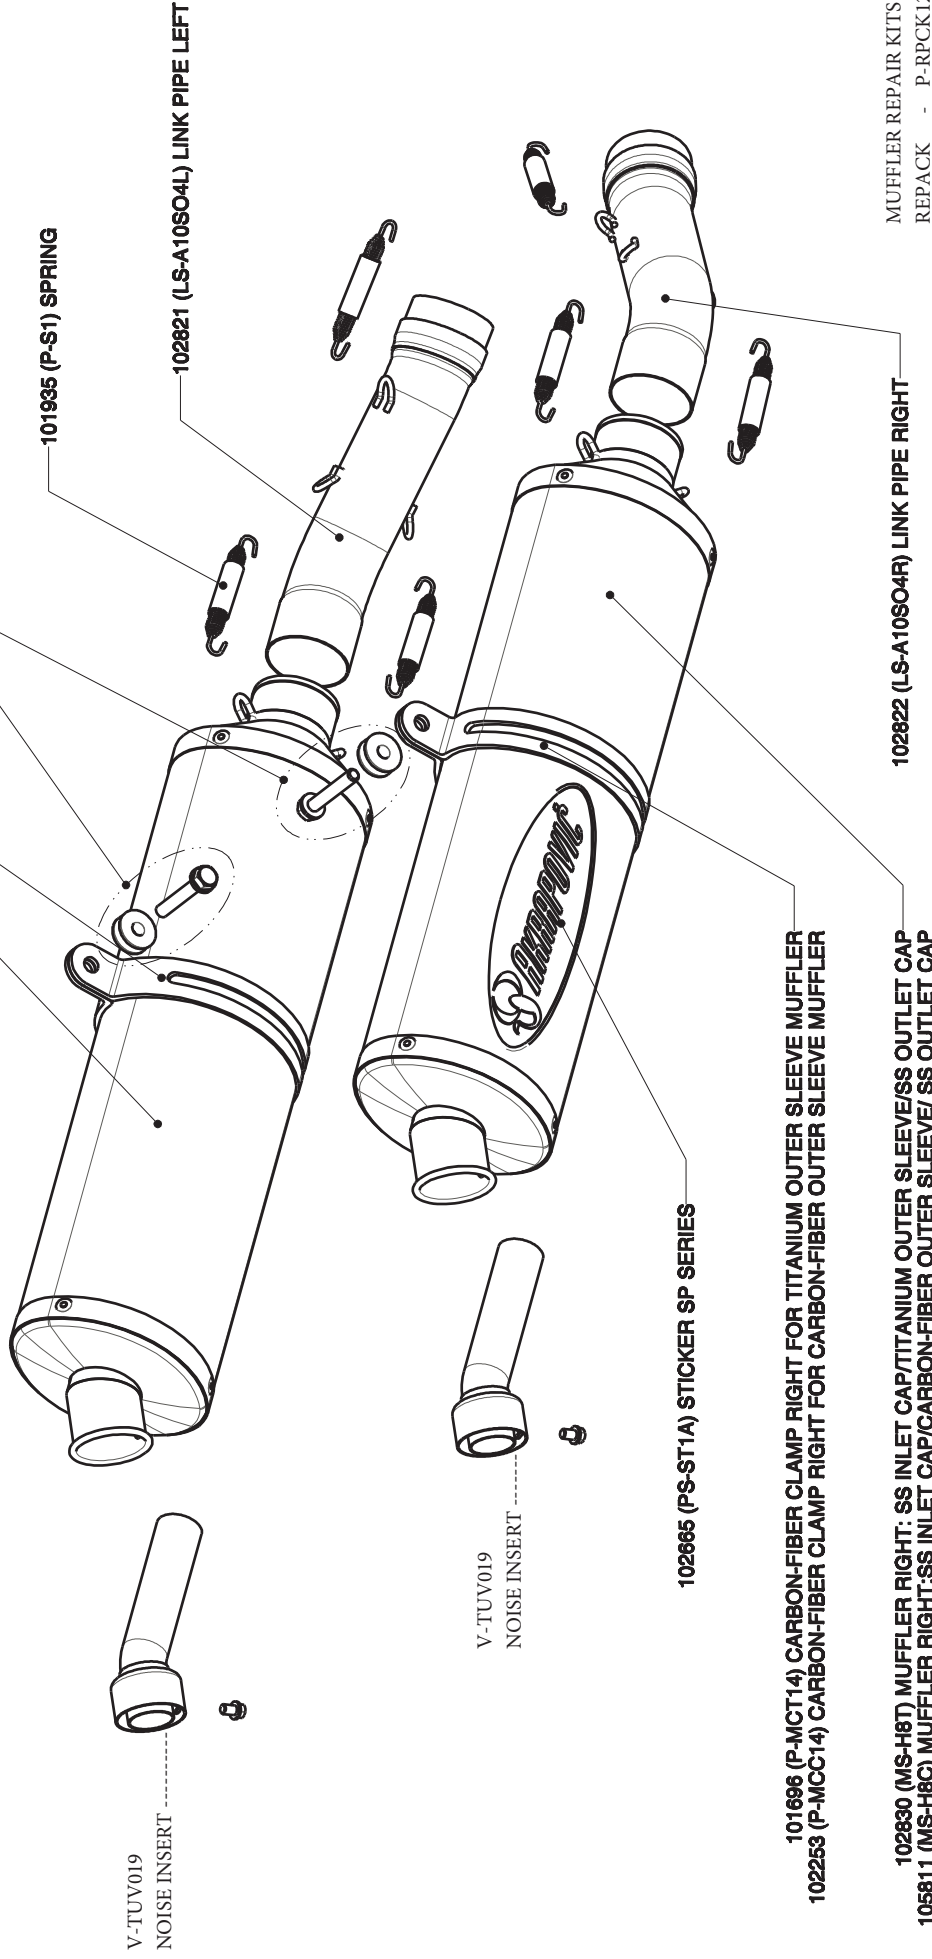

**APRILIA RSV 1000 Slip-on exhaust system, SP Series, model year: 2004-2006 STREET LEGAL  
 APRILIA TUONO 1000 Slip-on exhaust system, SP Series, model year: 2006 STREET LEGAL**

**Product code: 102825 (SS-A10SO4-HT)  
 105809 (SS-A10SO4-HC)**

101695 (P-MCT13) CARBON-FIBER CLAMP LEFT FOR TITANIUM OUTER SLEEVE MUFFLER  
 102252 (P-MCC13) CARBON-FIBER CLAMP LEFT FOR CARBON-FIBER OUTER SLEEVE MUFFLER

102829 (MS-H8TL) MUFFLER LEFT: SS INLET CAP/TITANIUM OUTER SLEEVE/SS OUTLET CAP  
 105810 (MS-H8CL) MUFFLER LEFT: SS INLET CAP/CARBON-FIBER OUTER SLEEVE/ SS OUTLET CAP