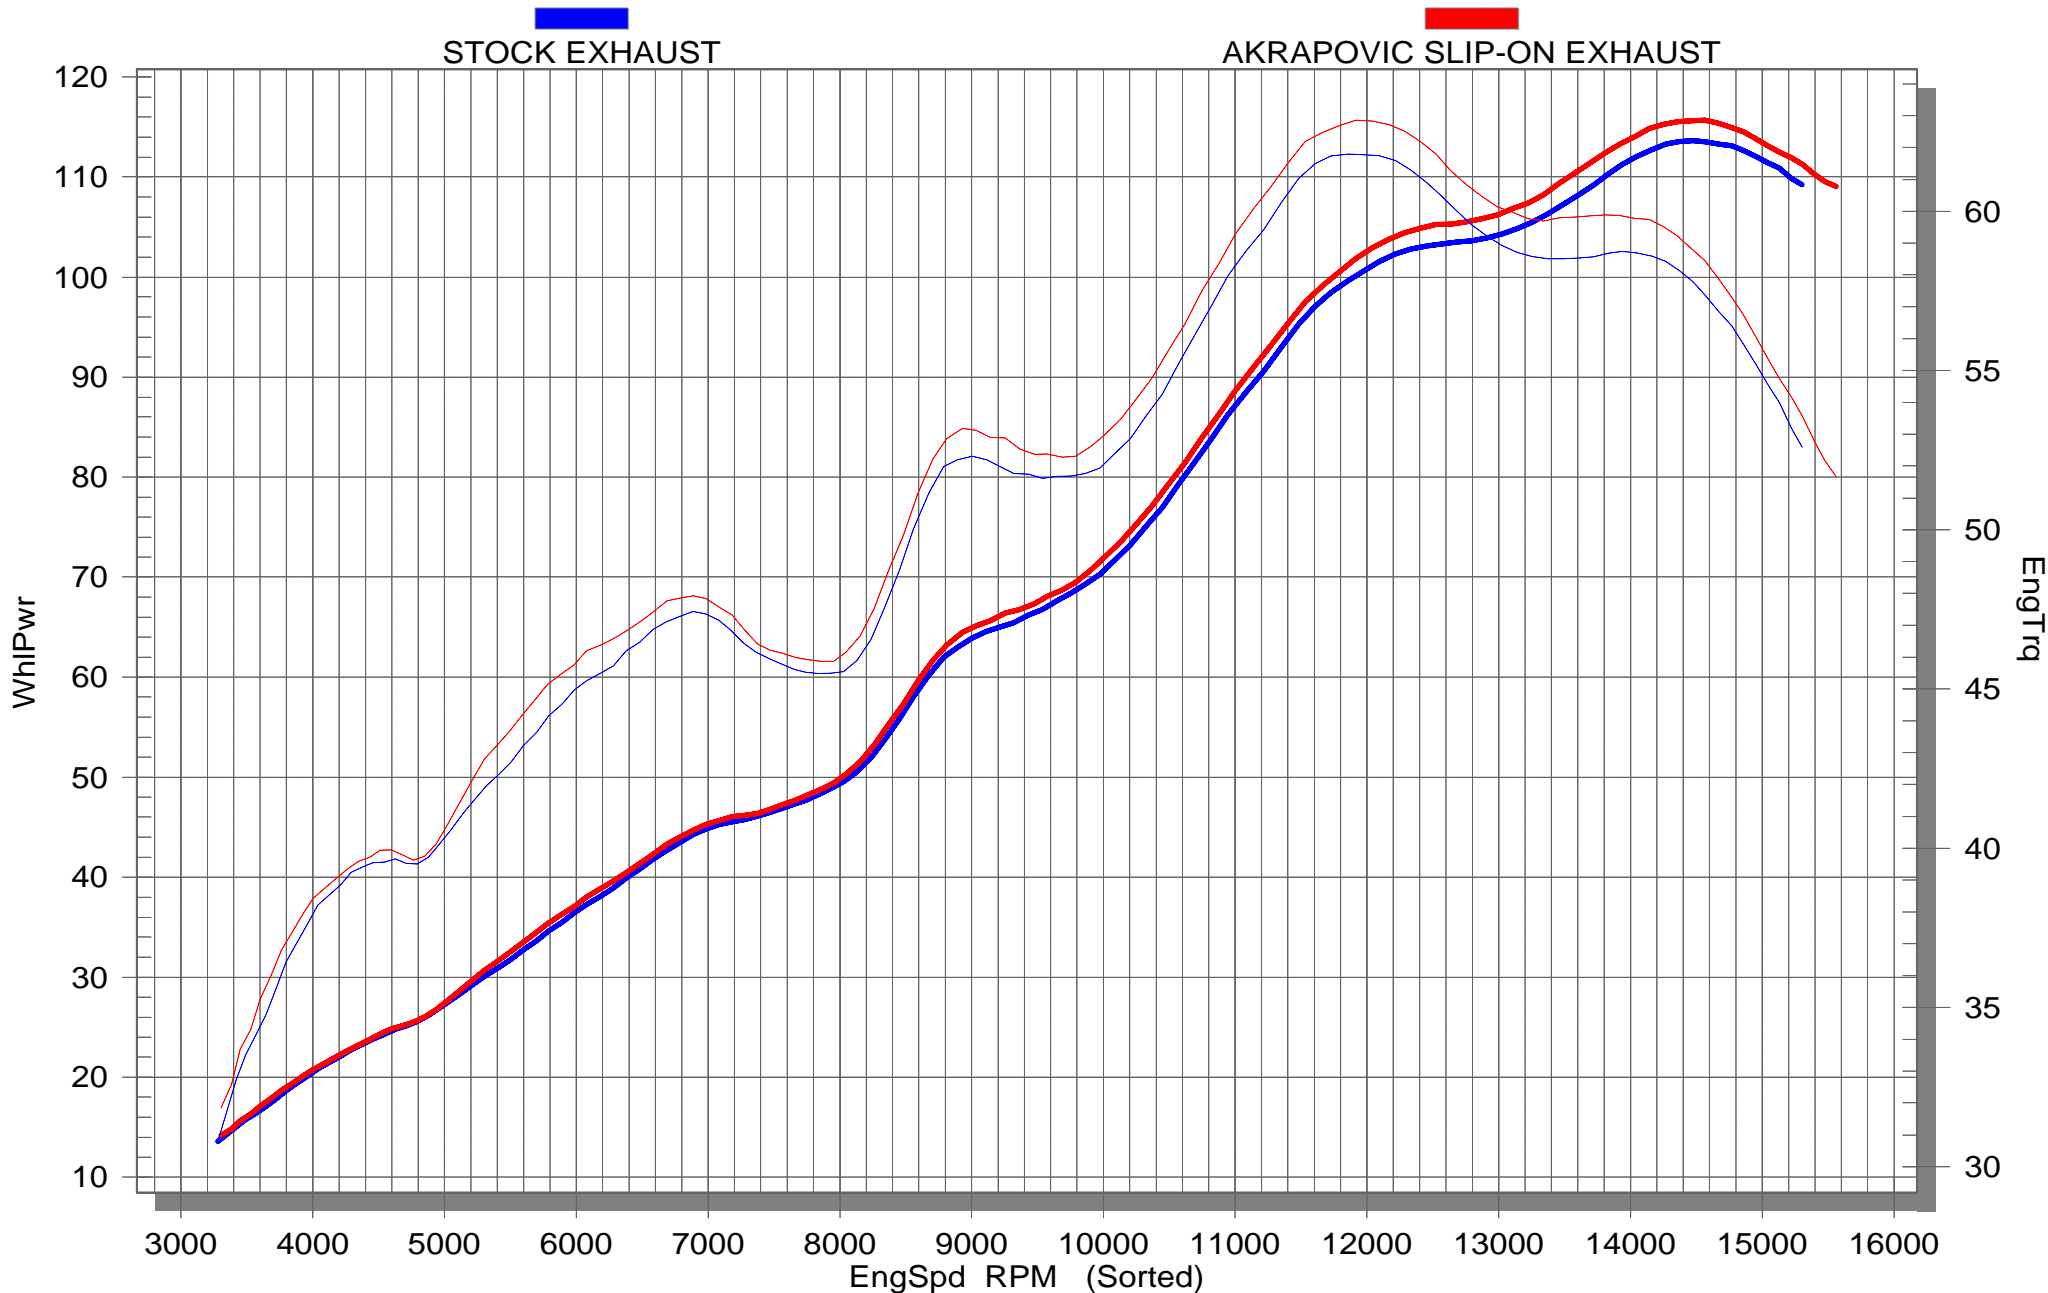

# YAMAHA R6 2006

STOCK EXHAUST

AKRAPOVIC SLIP-ON EXHAUST

WhIPwr

EngTrq

EngSpd RPM (Sorted)