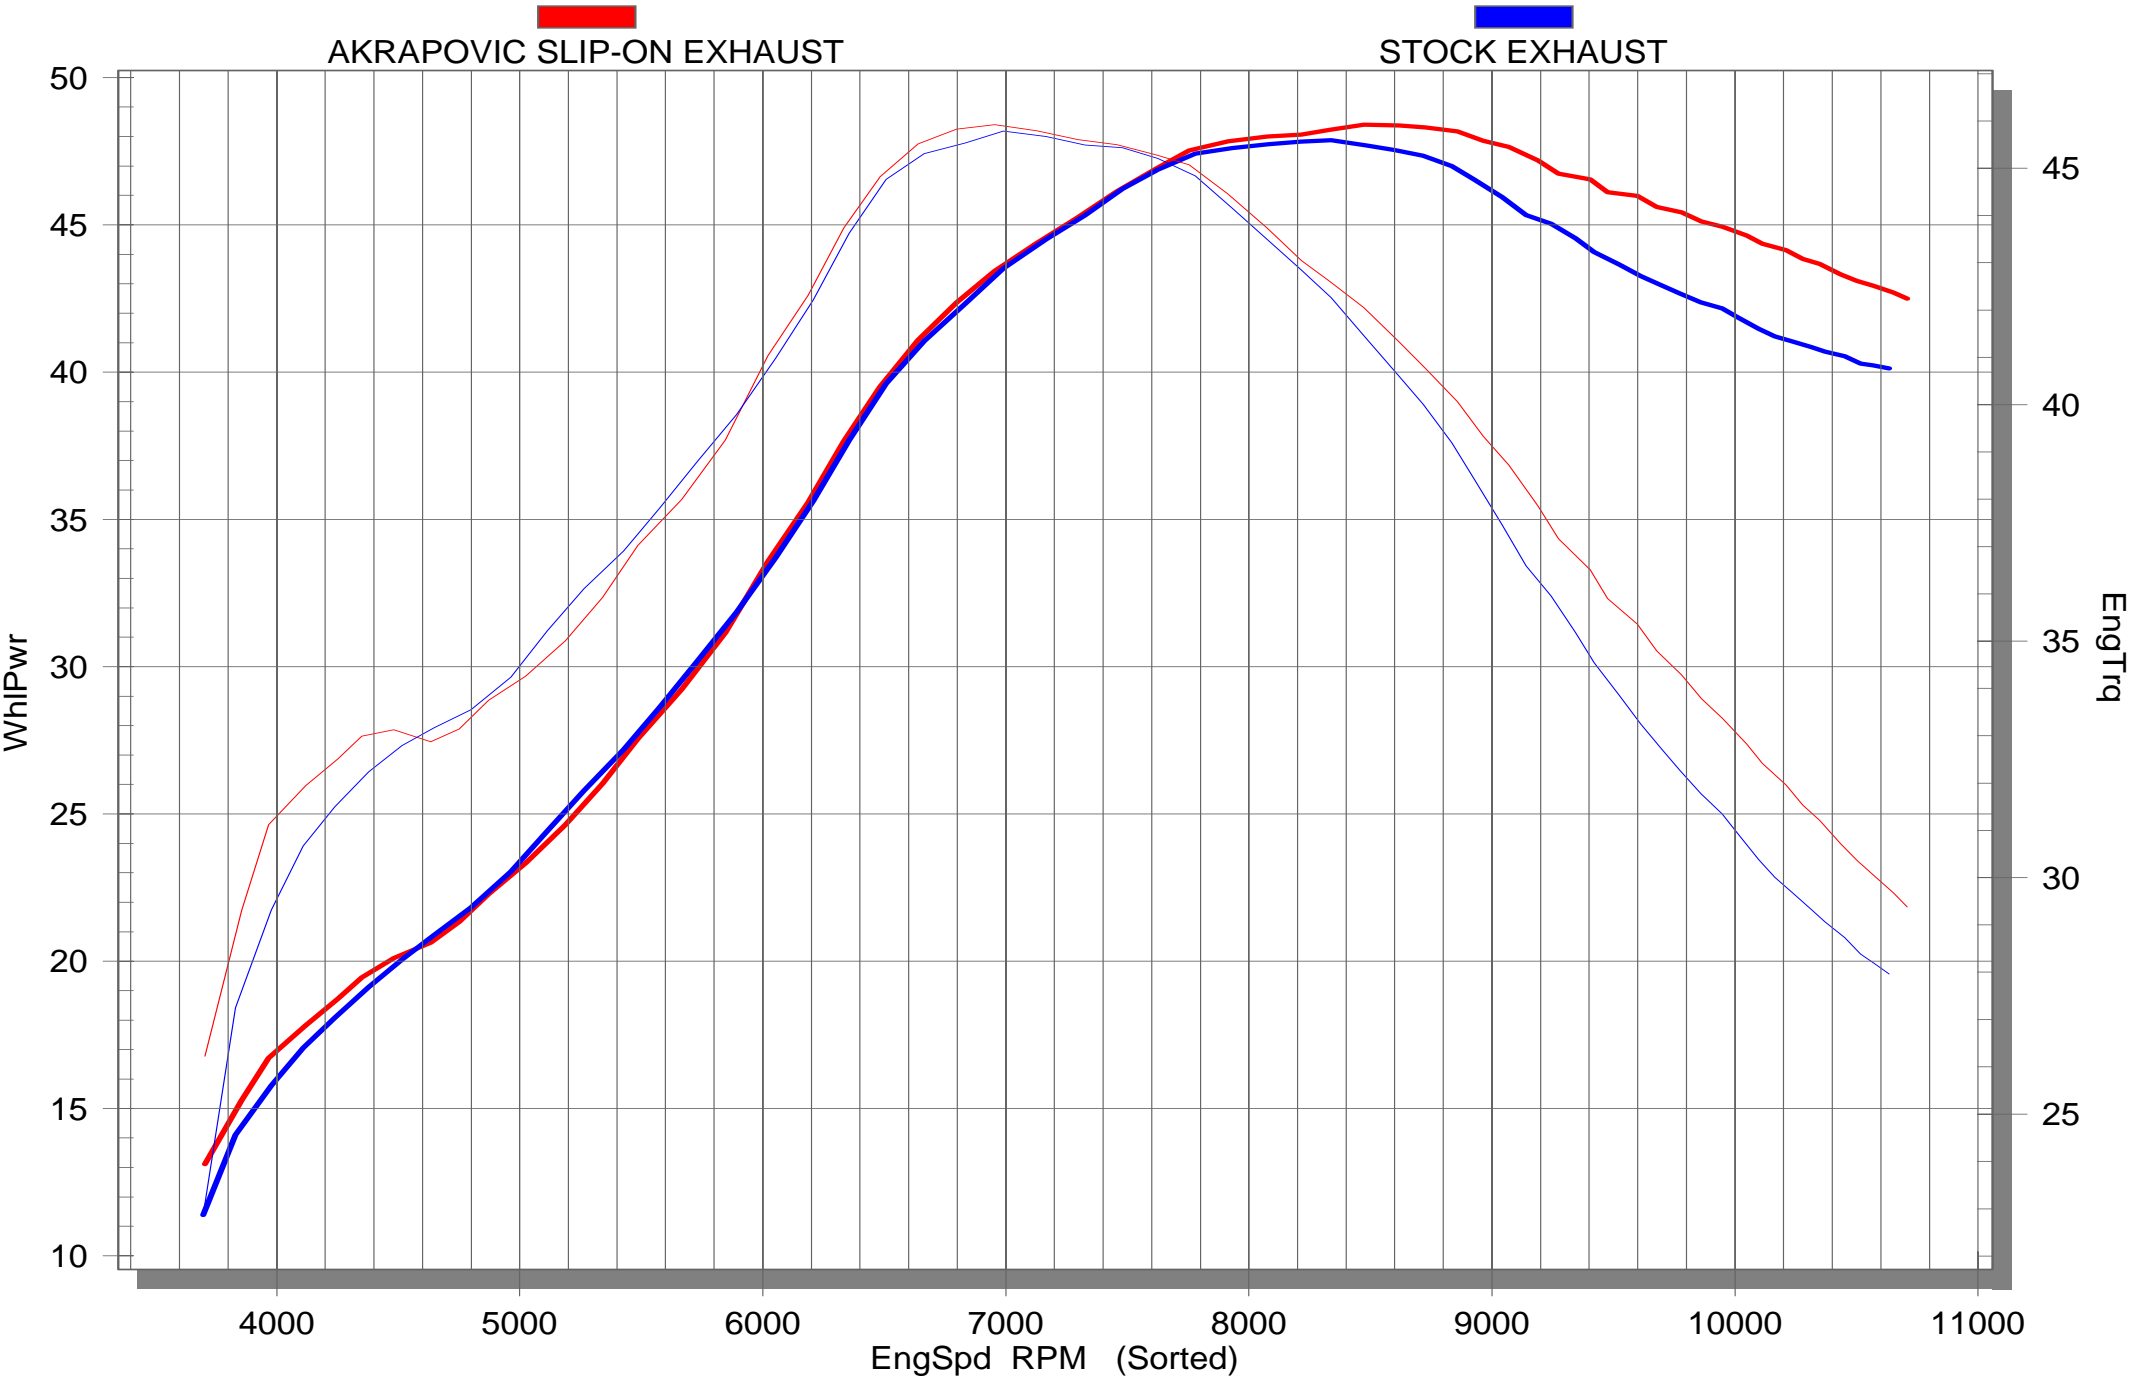

SUZUKI RM-Z450 2007

AKRAPOVIC SLIP-ON EXHAUST

STOCK EXHAUST