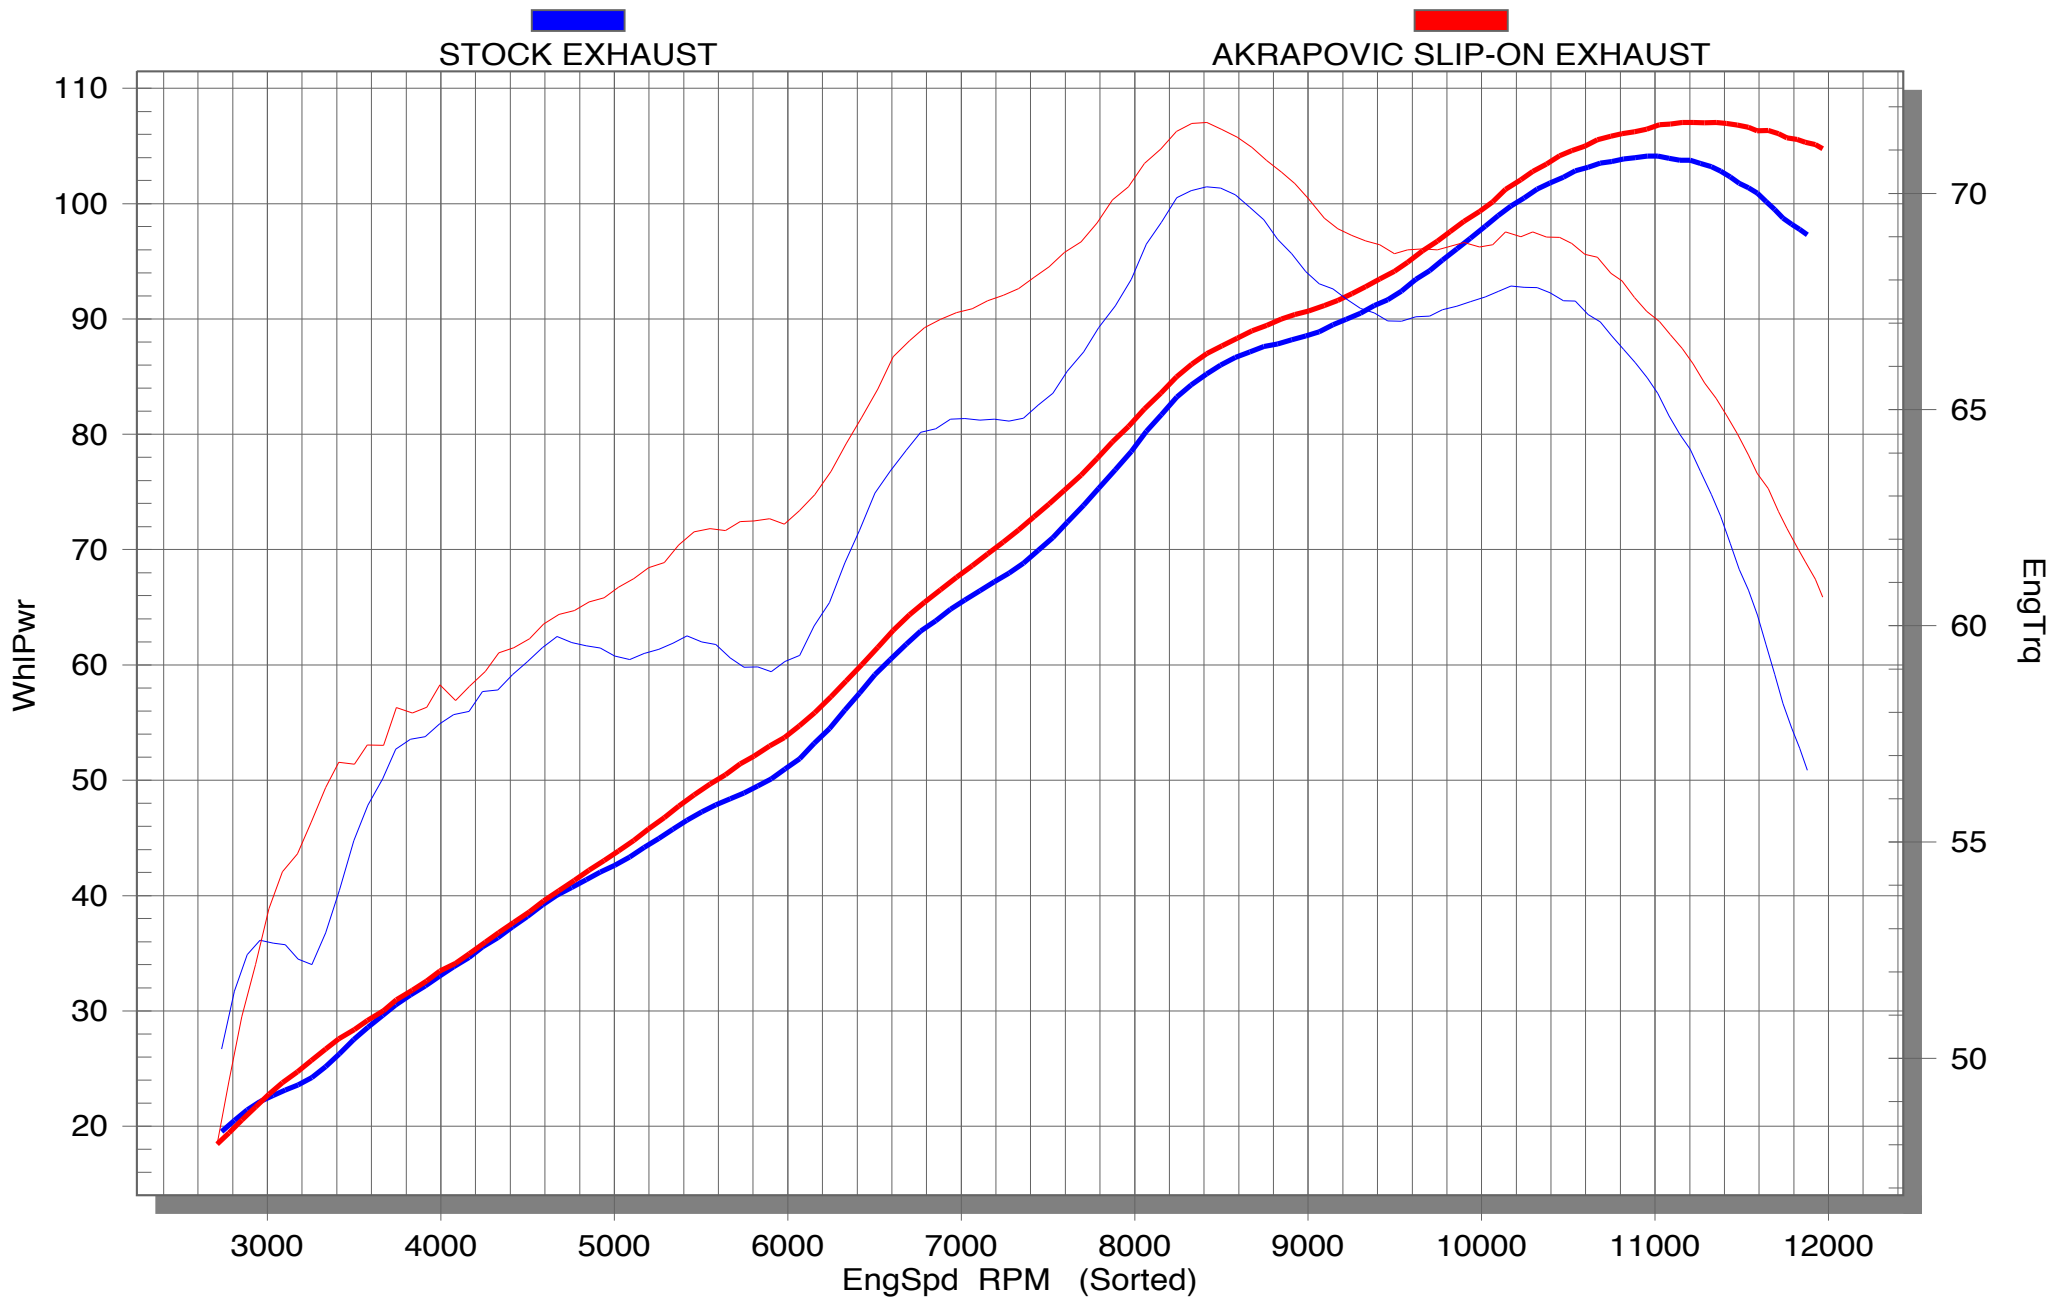

KAWASAKI Z750 2004

STOCK EXHAUST

AKRAPOVIC SLIP-ON EXHAUST

WhIPwr

EngTrq

EngSpd RPM (Sorted)