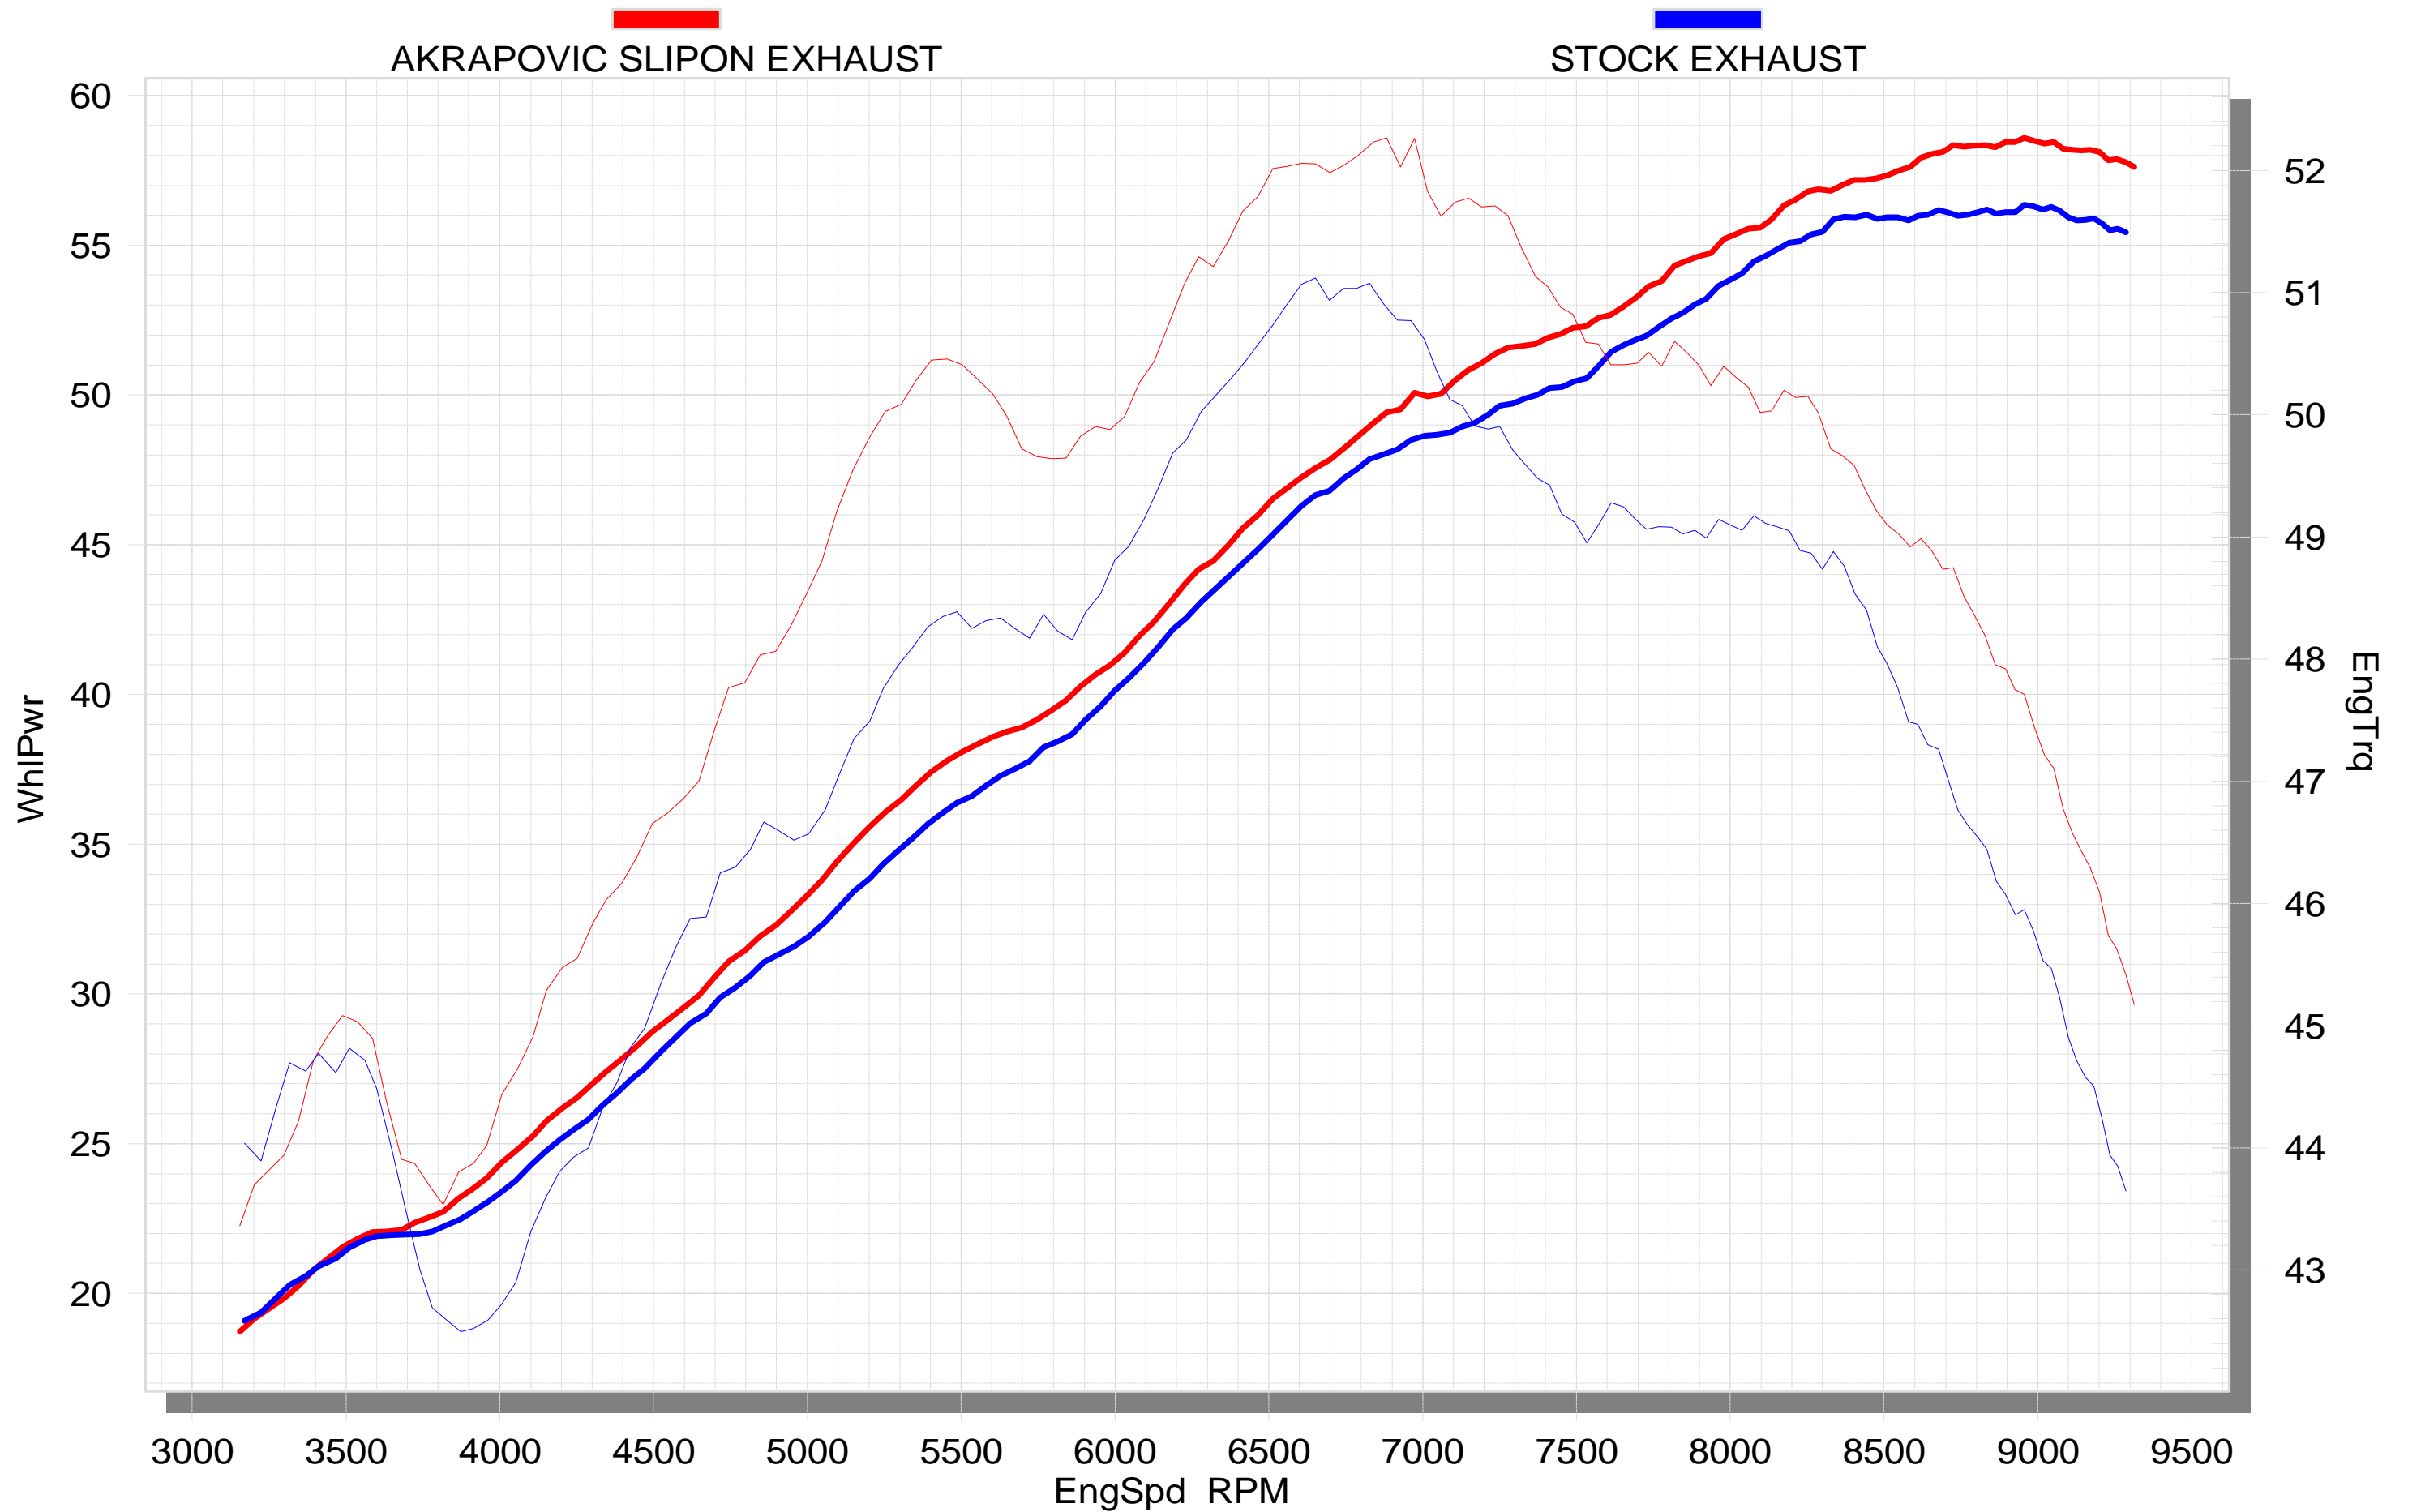

DUCATI MONSTER 620 i.e.2002

AKRAPOVIC SLIPON EXHAUST

STOCK EXHAUST