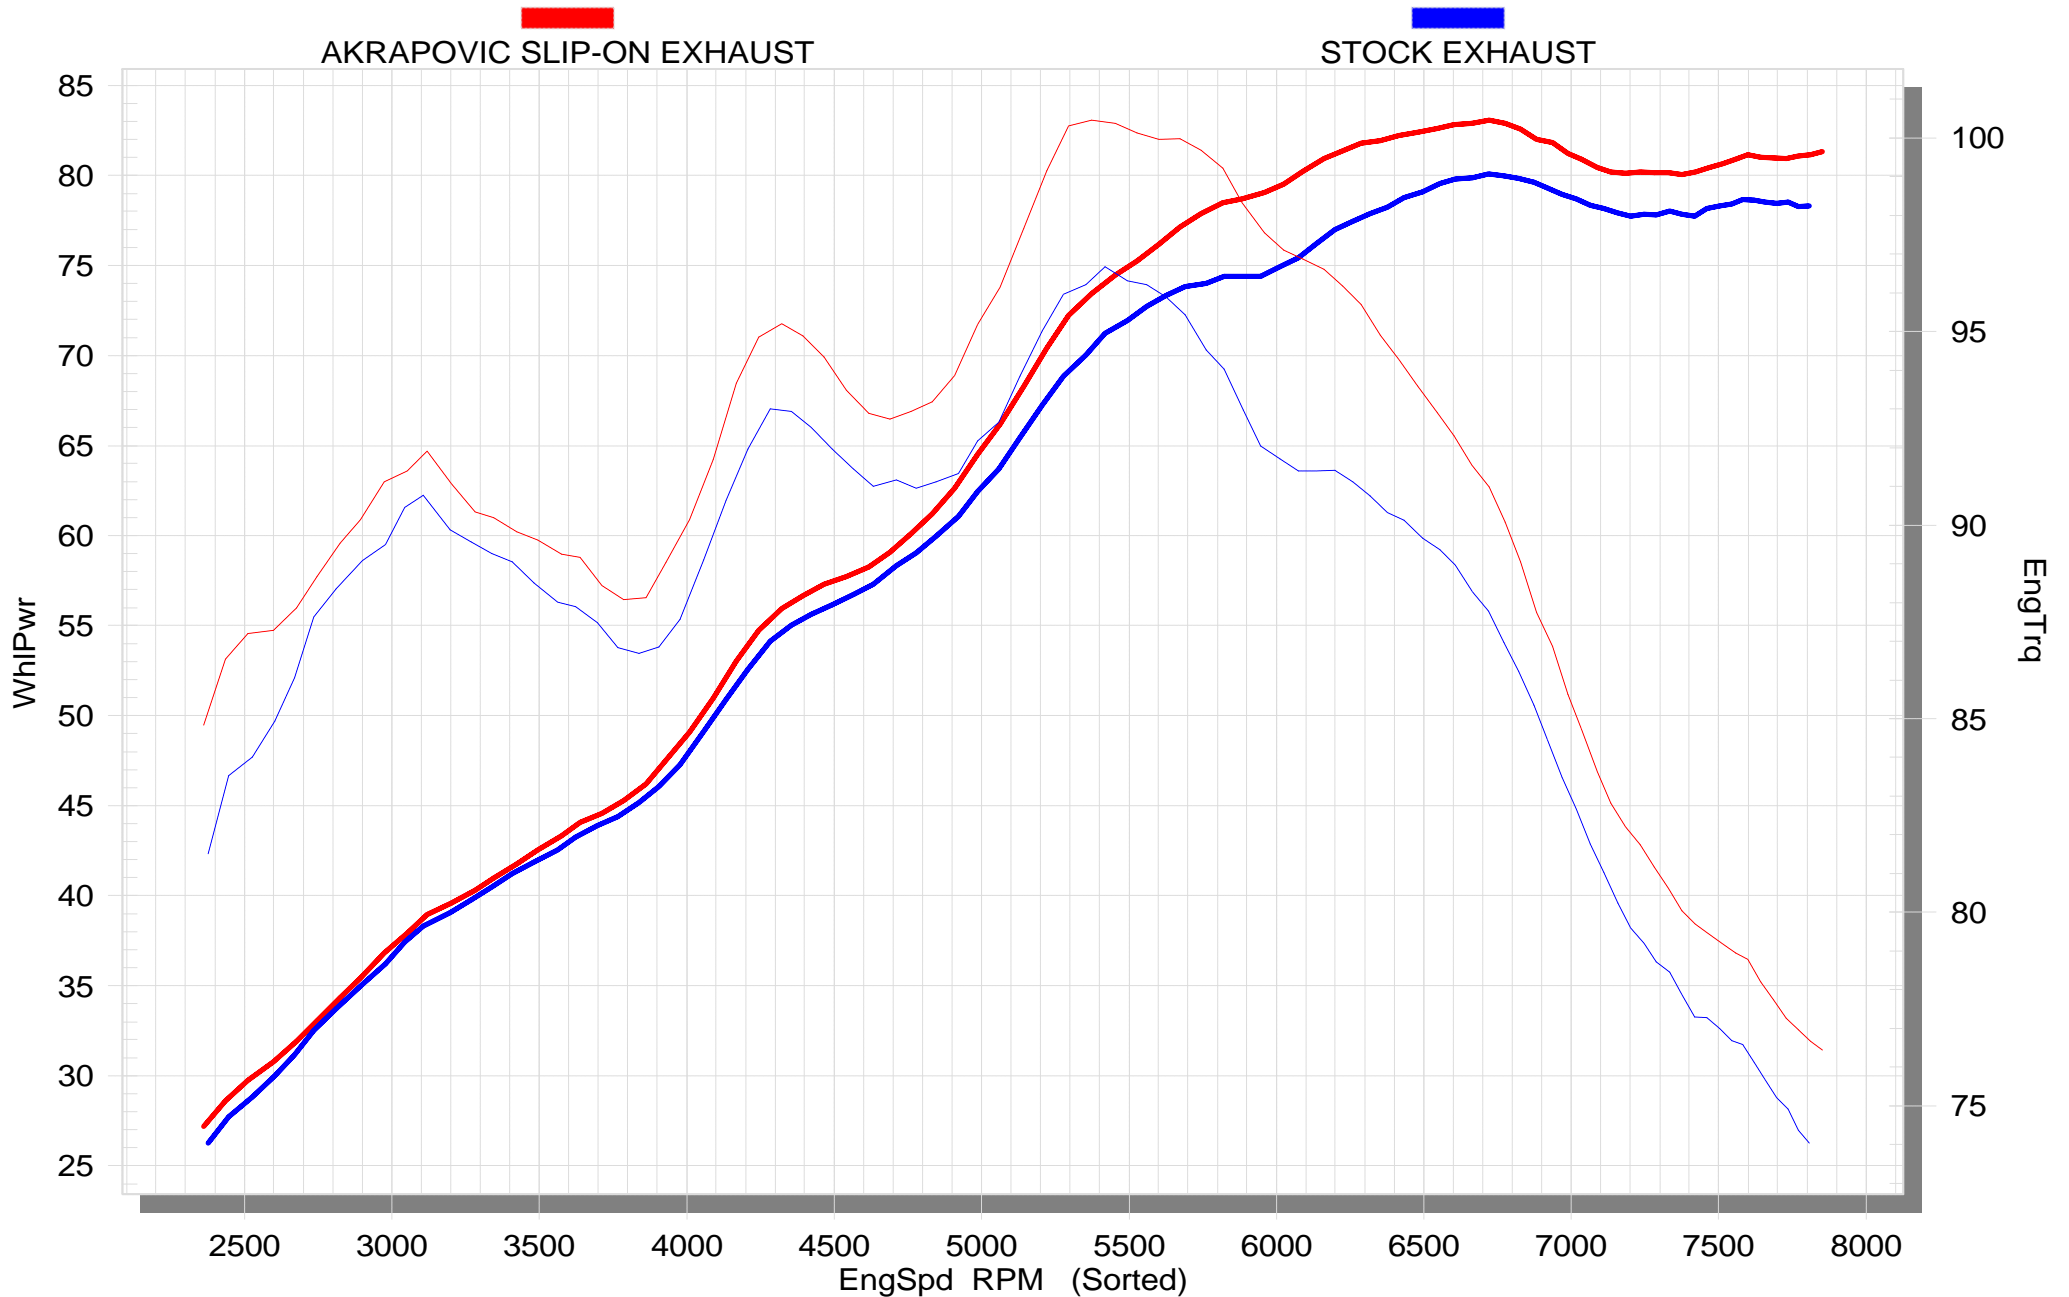

# BMW R1150R Rockster

AKRAPOVIC SLIP-ON EXHAUST

STOCK EXHAUST