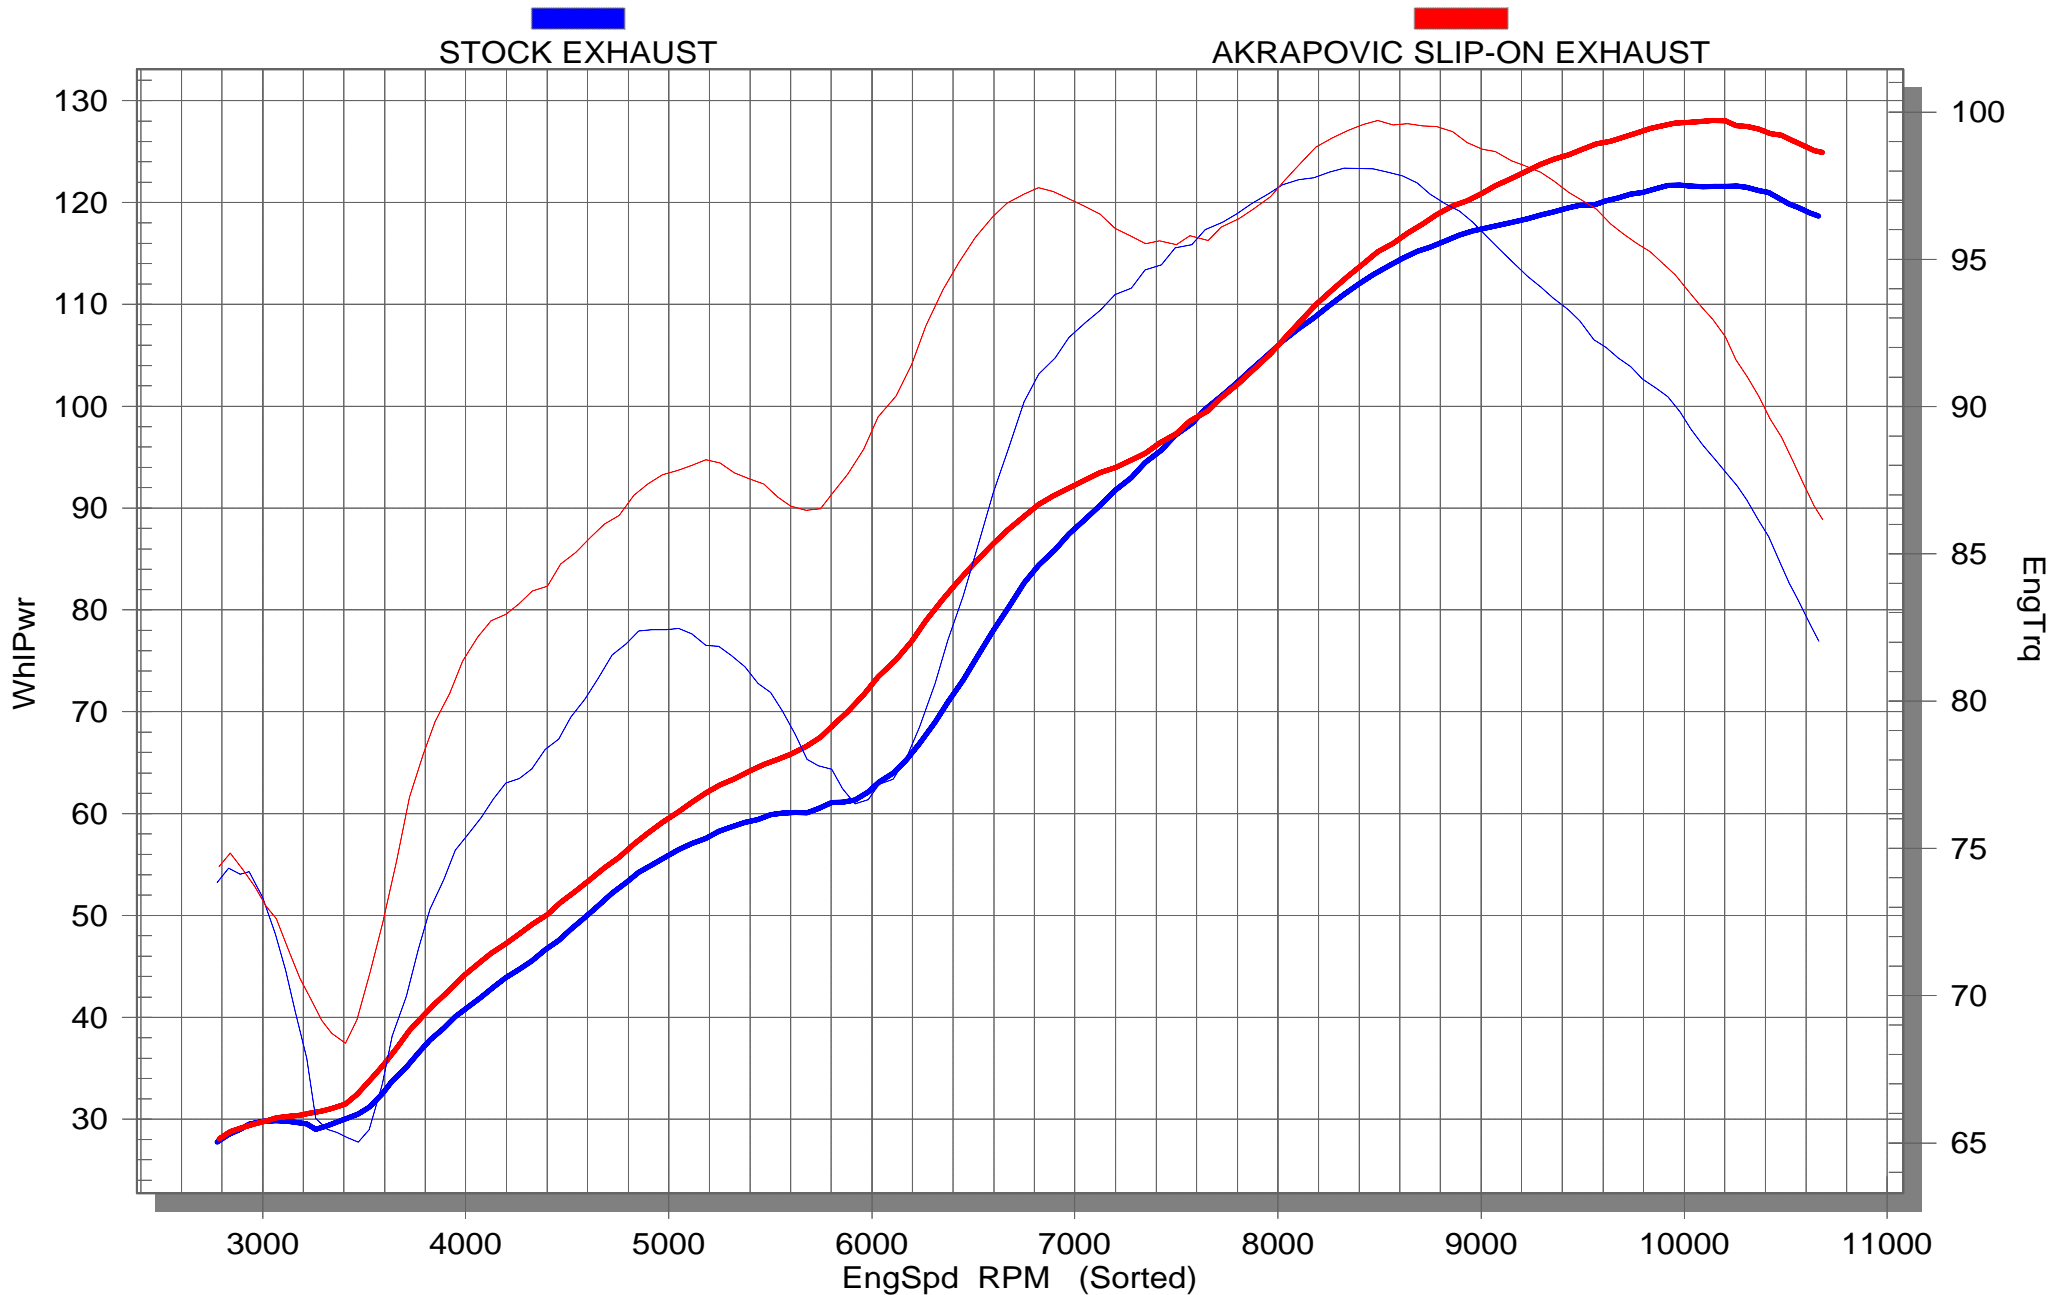

# APRILIA RSV1000R 2004

STOCK EXHAUST

AKRAPOVIC SLIP-ON EXHAUST